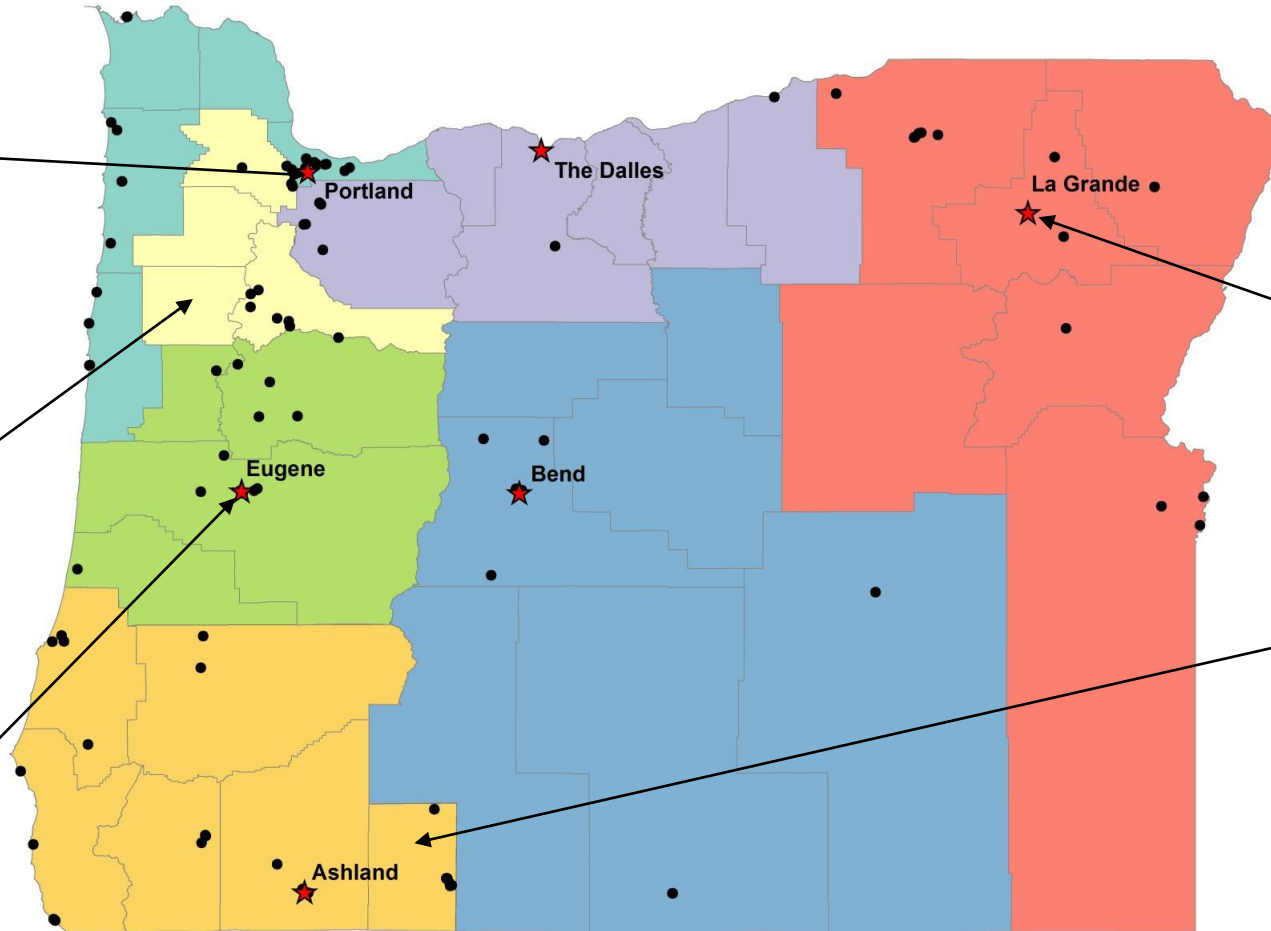

# Oregon Rural Practice-Based Research Network's Practice Enhancement Research Coordinators

### Legend

- |  |  |  |
|--|--|--|
|  Central Oregon Region   |  Eastern Oregon Region          |  South Willamette Valley Region |
|  Columbia Gorge Region   |  North Willamette Valley Region |  Participating Practice         |
|  Columbia-Pacific Region |  Southern Oregon Region         |  ORPRN Office                   |