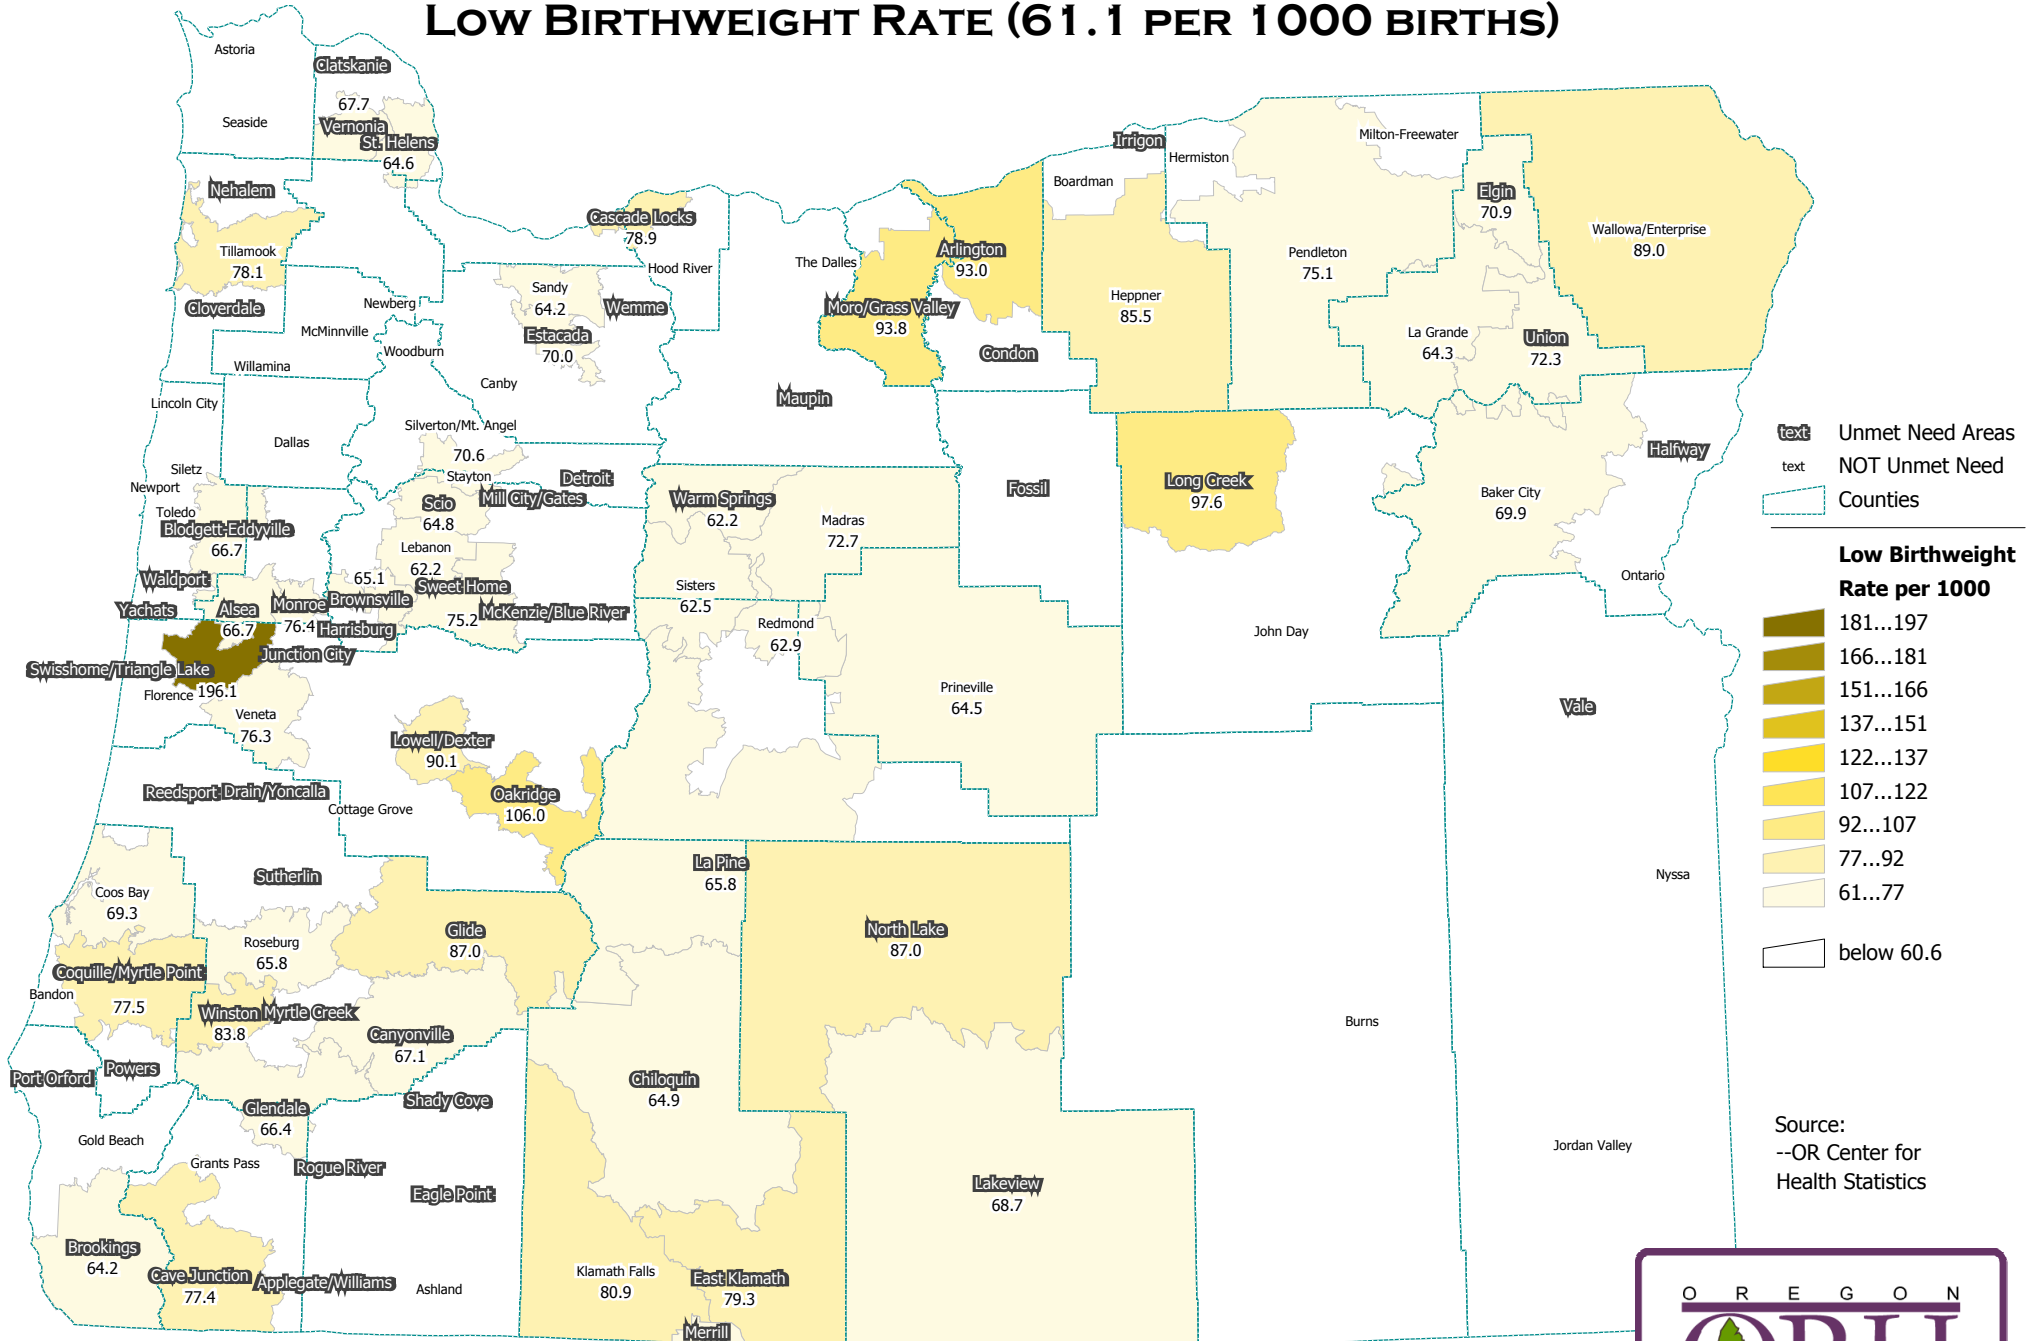

# 2005 - 2009 OREGON RURAL AREAS BELOW MEAN LOW BIRTHWEIGHT RATE (61.1 PER 1000 BIRTHS)

2/24/2012

Darker color signifies worse conditions.