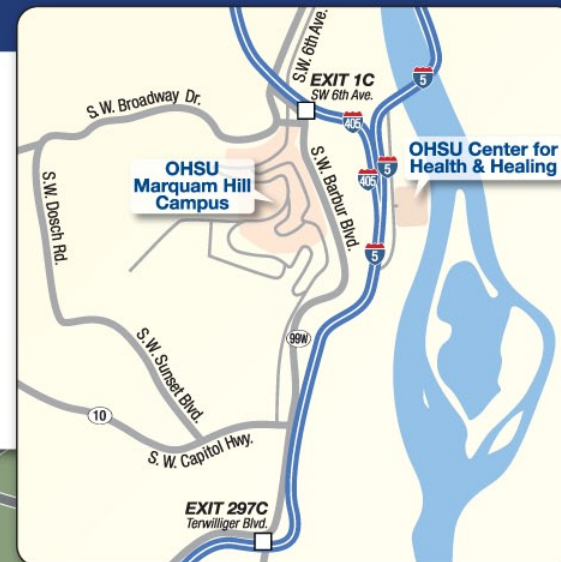

From this building, you can easily access Physicians Pavilion which is located across Pavilion Loop from Sam Jackson Hall or Multnomah Pavilion which is located behind this building.

DIRECTIONS TO THE BUILDING

As you drive up to Marquam Hill on S.W. Sam Jackson Park Road, Sam Jackson Hall is on the right side of the road across the street from the main entrance to OHSU Hospital. After passing the Shriners Hospital, turn right in front of Physicians Pavilion onto Pavilion Loop.

Take an immediate left into the roundabout and the building on your right will be Sam Jackson Hall.

PARKING

Free valet parking is also available for patients, and for friends and family who are visiting patients at Physicians Pavilion which is located across the street of Pavilion Loop from Sam Jackson Hall.

Physicians Pavilion Garage Valet Parking

(Valet parking is available during regular patient visiting hours.)

After parking, take the parking elevators to the 1st floor of Physicians Pavilion and follow the directions to Sam Jackson Hall across Pavilion Loop. Information desks are available in the main lobby of Physicians Pavilion and Sam Jackson Hall along the way.

For more information and directions to the campus, please visit www.ohsuhealth.com/maps or call 503.494.8311.

As the only academic medical center in the state, Oregon Health & Science University has an extraordinary range of doctors, scientists, nurses, technicians and others who work together for the benefit of every patient, every day. OHSU is dedicated to providing personalized patient care, combined with the latest treatments and therapies, to deliver a quality of healthcare not available anywhere else in Oregon. The knowledge of all for the care of one.

We welcome you to visit our 100-acre Marquam Hill campus located in southwest Portland, overlooking downtown Portland.

Information

To Downtown Portland