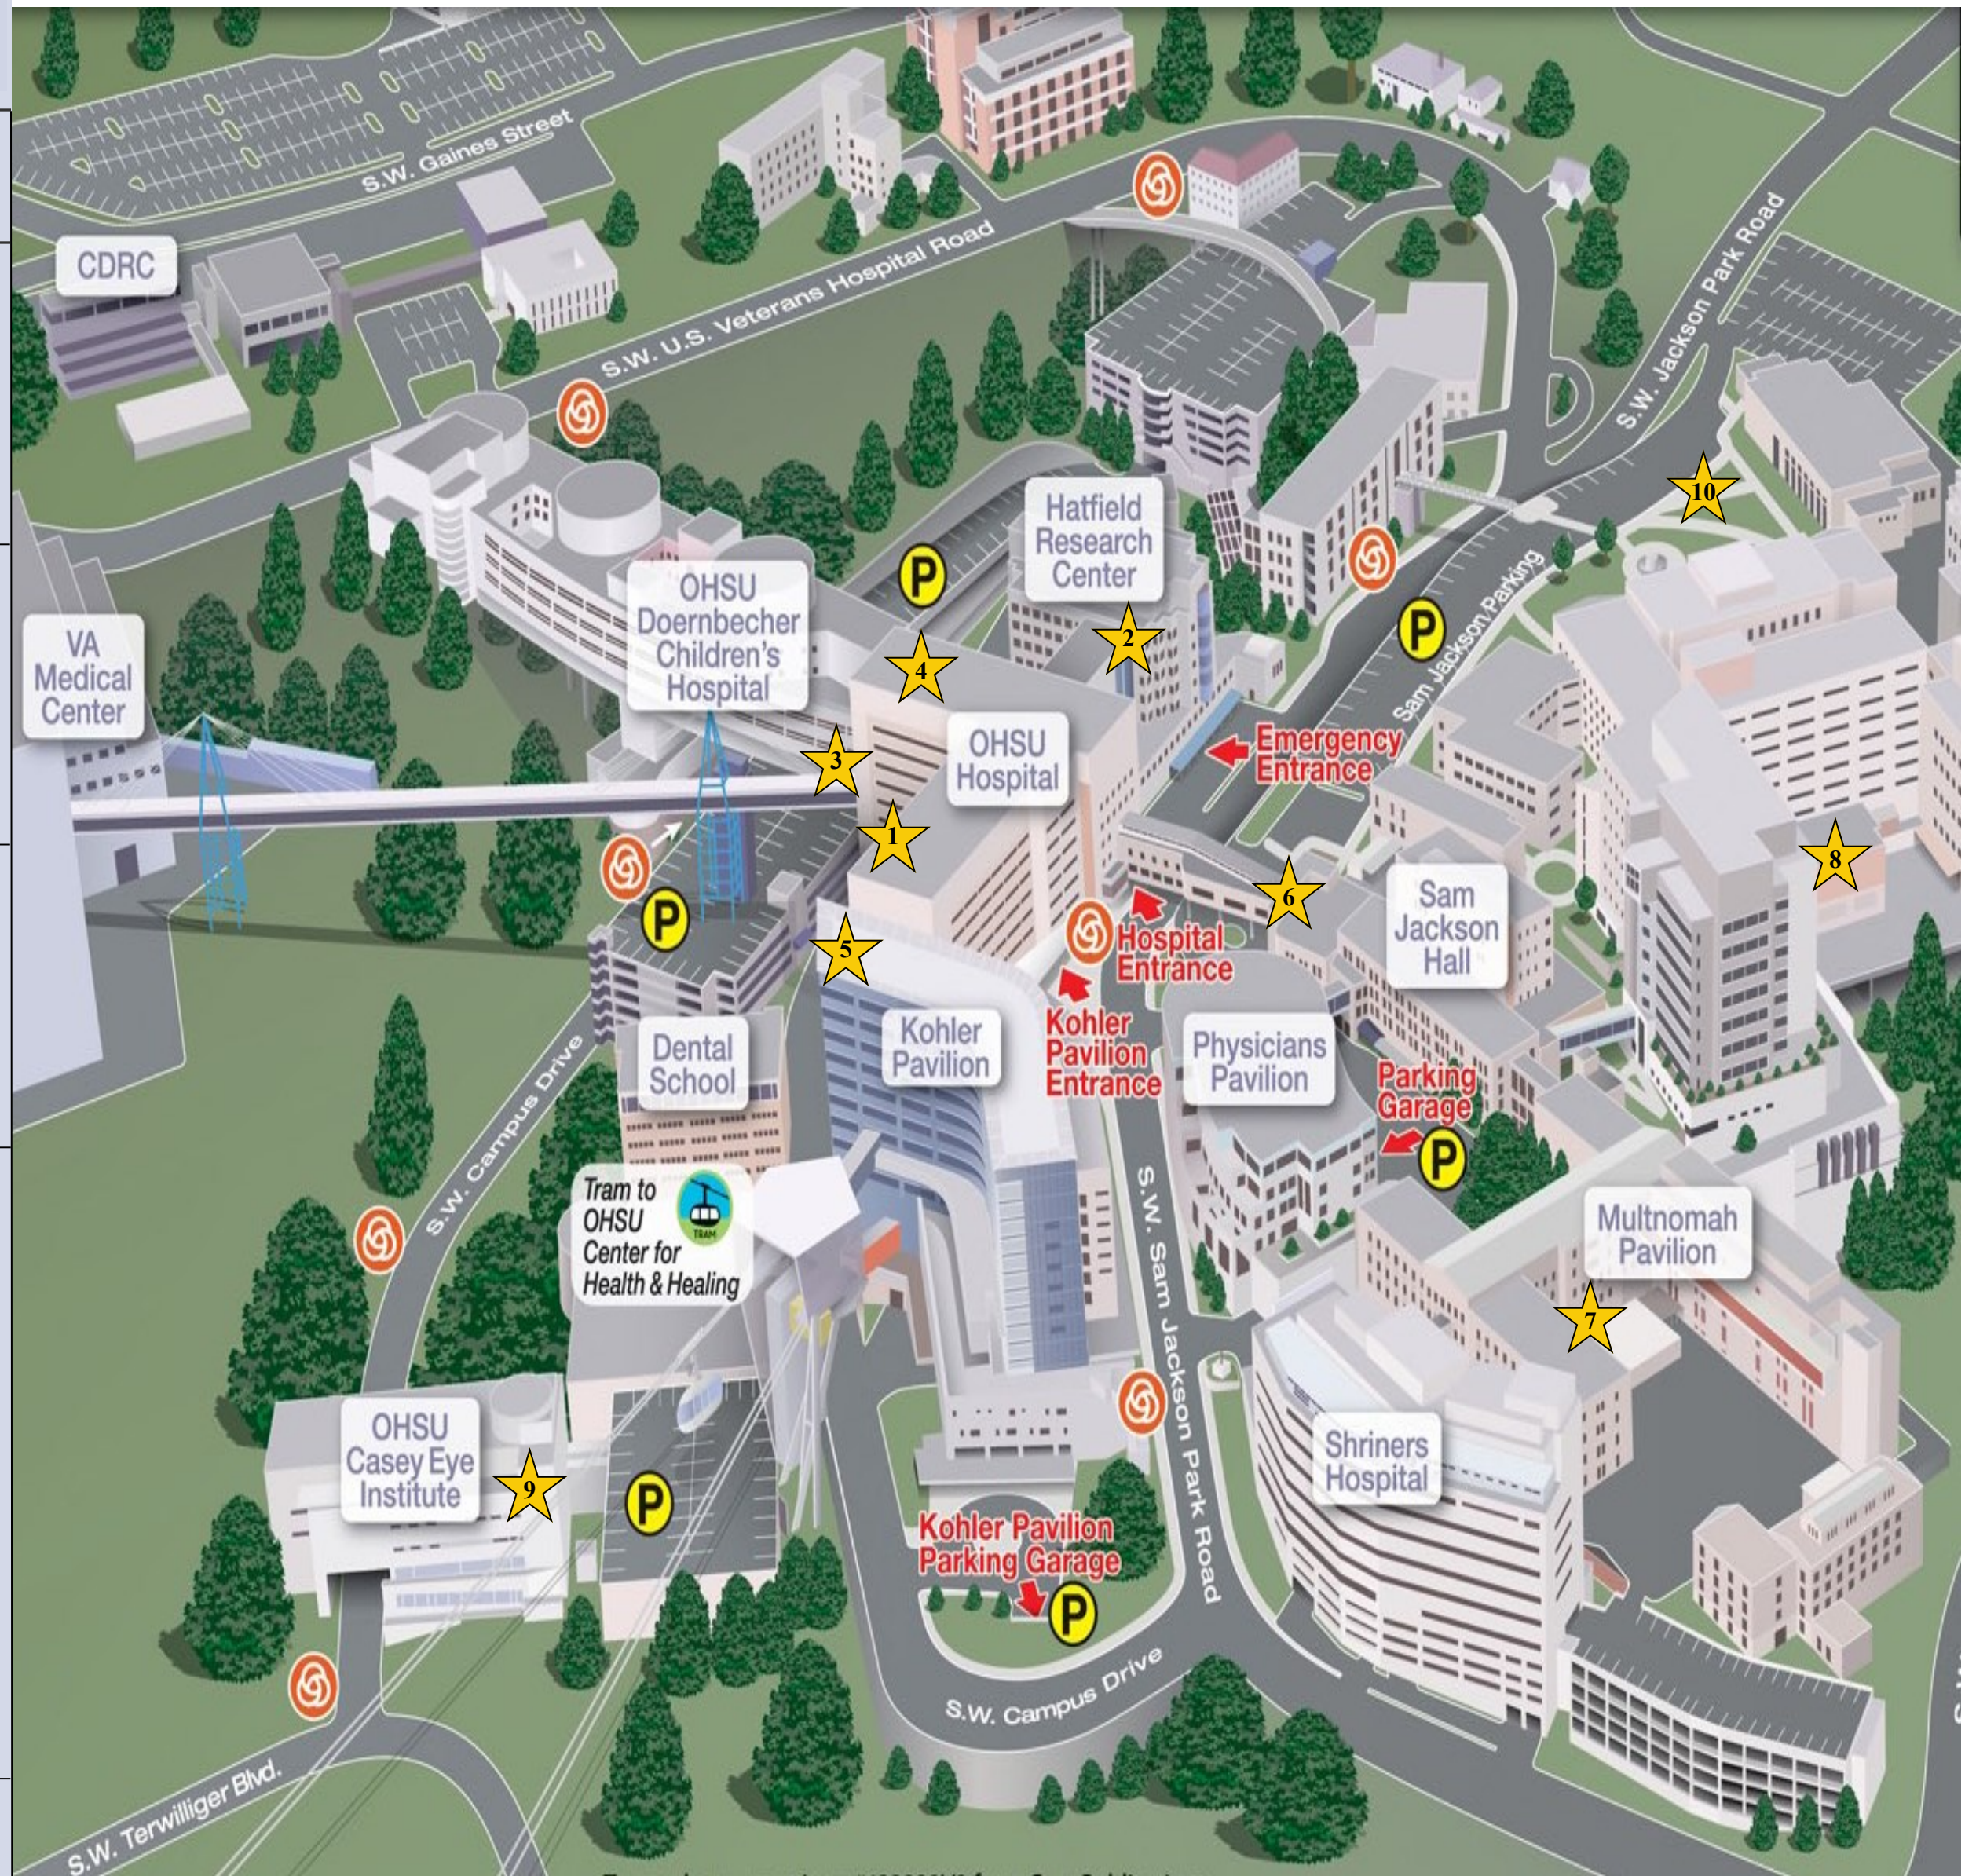

Sky Bridge Espresso

Pastries, Grab-n-go, Hot & Cold Beverages
Open 6am-3pm M-F
9th floor OHSU
@ VA Sky Bridge

It's All Good @OHSU

Experts in healthy snacking
8am-7pm M-F
9am-4:30 Sa
9th floor OHSU

Summit Espresso

Coffee, Tea, Cold Drinks, Grab-n-Go, Pastries & Snacks
Open 6:30am-4pm M-F
9th floor OHSU

Sam's

Full service Espresso, Pastries, Grab & Go
Open 6:30am-4pm M-F
1st floor Sam Jackson Hall

Pavilion

Hot & Cold Drinks, Grab-n-Go, Natural Foods, Soup & Salad or Sandwich Bar,
6:30am-3pm M-F
1st floor Multnomah Pavilion

Mac Hall Bistro & Espresso

Hot Breakfast 7-10am M-F
Lunch 11am-2pm M-F
Espresso 7am-230pm M-F
1st Floor MacKenzie Hall

It's All Good @Casey Eye & 20/20 Cafe

Hot & Cold Drinks, Grab-n-Go, Entrees, Salad or Sandwich Bar and Natural Foods
IAG @ CEI M-F 6:30am to 2pm M-F
20/20 7-4pm M-F
1st floor Casey Eye Institute

Nightingale's

Full service Espresso, Pastries, Grab & Go
Open 730am-3pm M-F
1st floor School of Nursing

OHSU Catering
In house catering for all things large and small. For your department, or office; events, meetings, and receptions
Visit our webpage ohsu.edu/catering
Or send us an email to: catering@ohsu.edu

OHSU Farmer's Market

Local vendors with produce, fresh entrees, special treats, & live music
Tuesdays only 10am-2pm June—September
@MacKenzie Hall fountain

This publication courtesy of OHSU Food & Nutrition Services. Contact: sullivaa@ohsu.edu Map insert: OHSU Campus Planning, Development and Real Estate. Updated 02/19/2016 als.