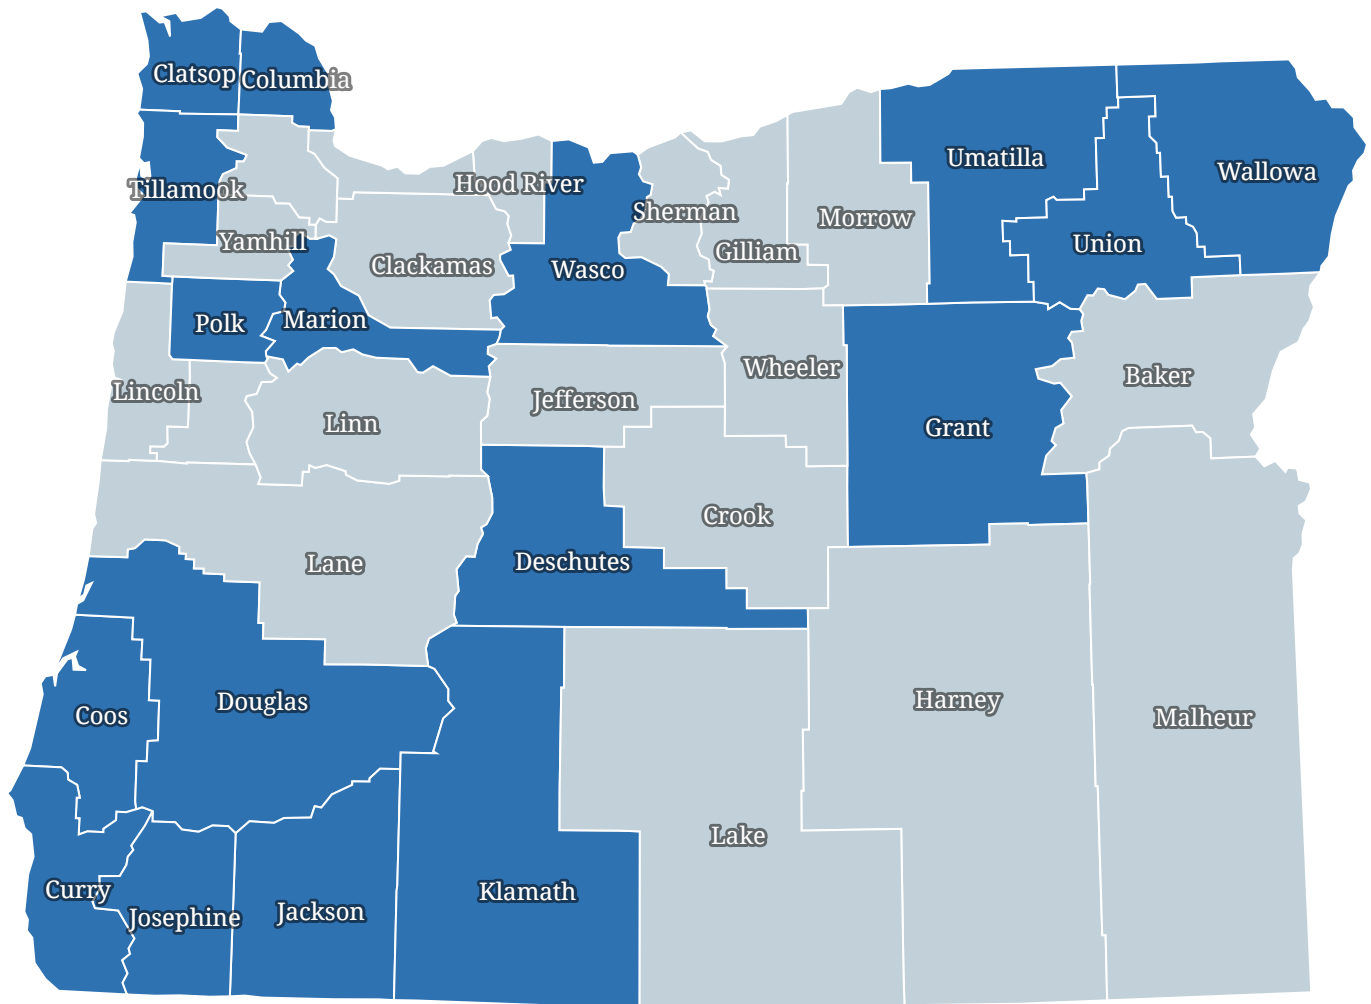

# Map of ACCESS Project Teams

Counties covered by ACCESS Teams

ACCESS Teams:	Covered Counties
Bend ACCESS Team	Deschutes
Clatsop ACCESS Team	Clatsop
Coos Bay ACCESS Team	Coos, Curry, Douglas
The Dalles ACCESS Team	Wasco
Grants Pass ACCESS Team	Josephine, Jackson, Klamath
Jackson ACCESS Team	Jackson
LaGrande ACCESS Team	Union, Umatilla, Wallowa, Grant
Salem ACCESS Team	Marion, Polk
Tillamook ACCESS Team	Tillamook, Columbia