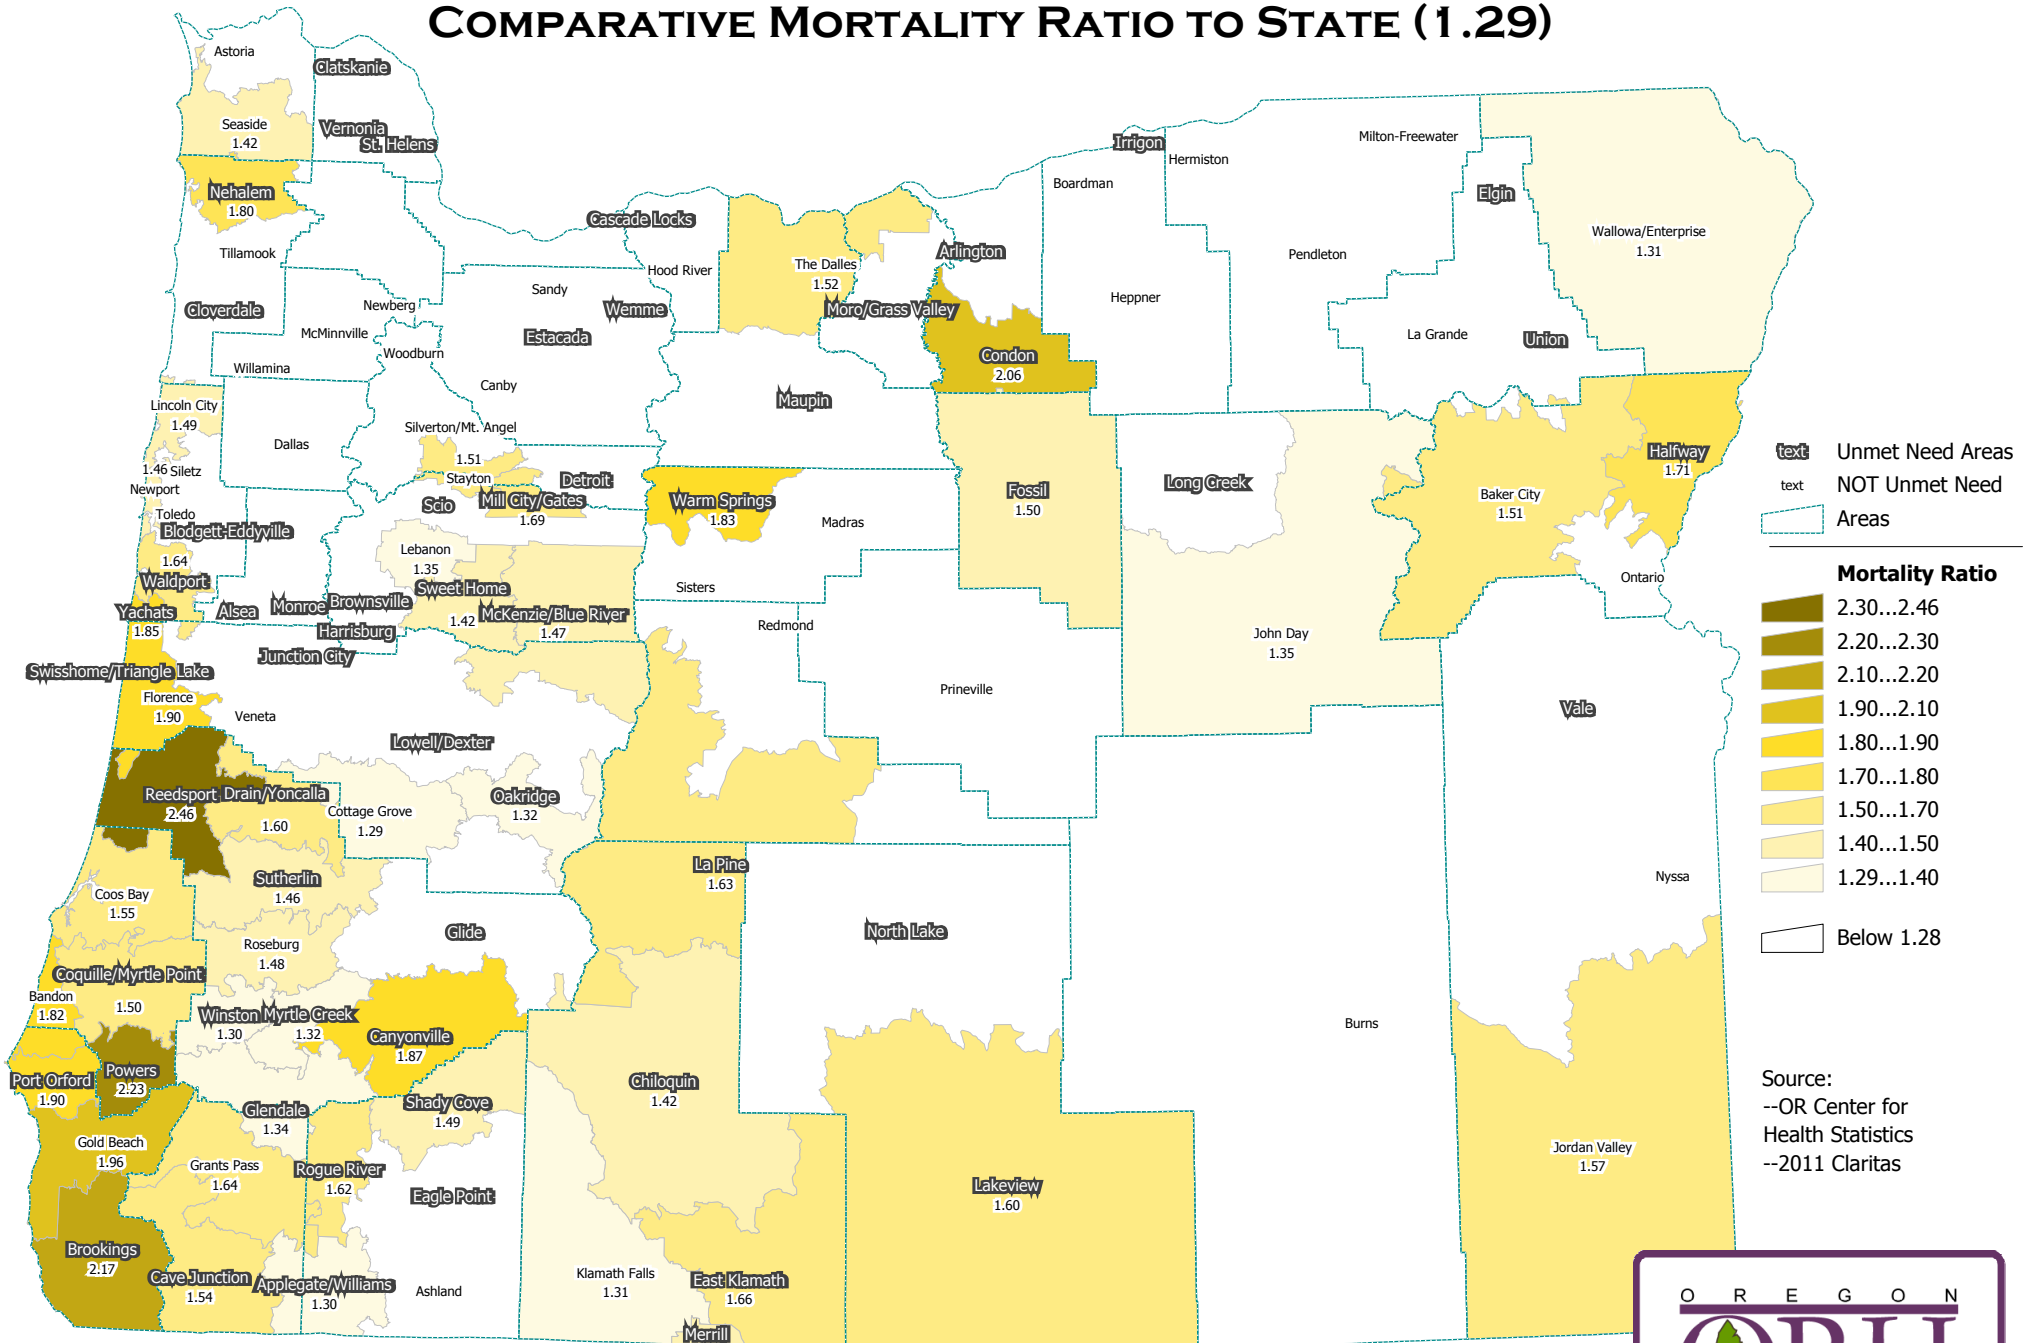

2007 - 2009 OREGON RURAL AREAS ABOVE MEAN COMPARATIVE MORTALITY RATIO TO STATE (1.29)

2/24/2012

Darker color signifies worse conditions.