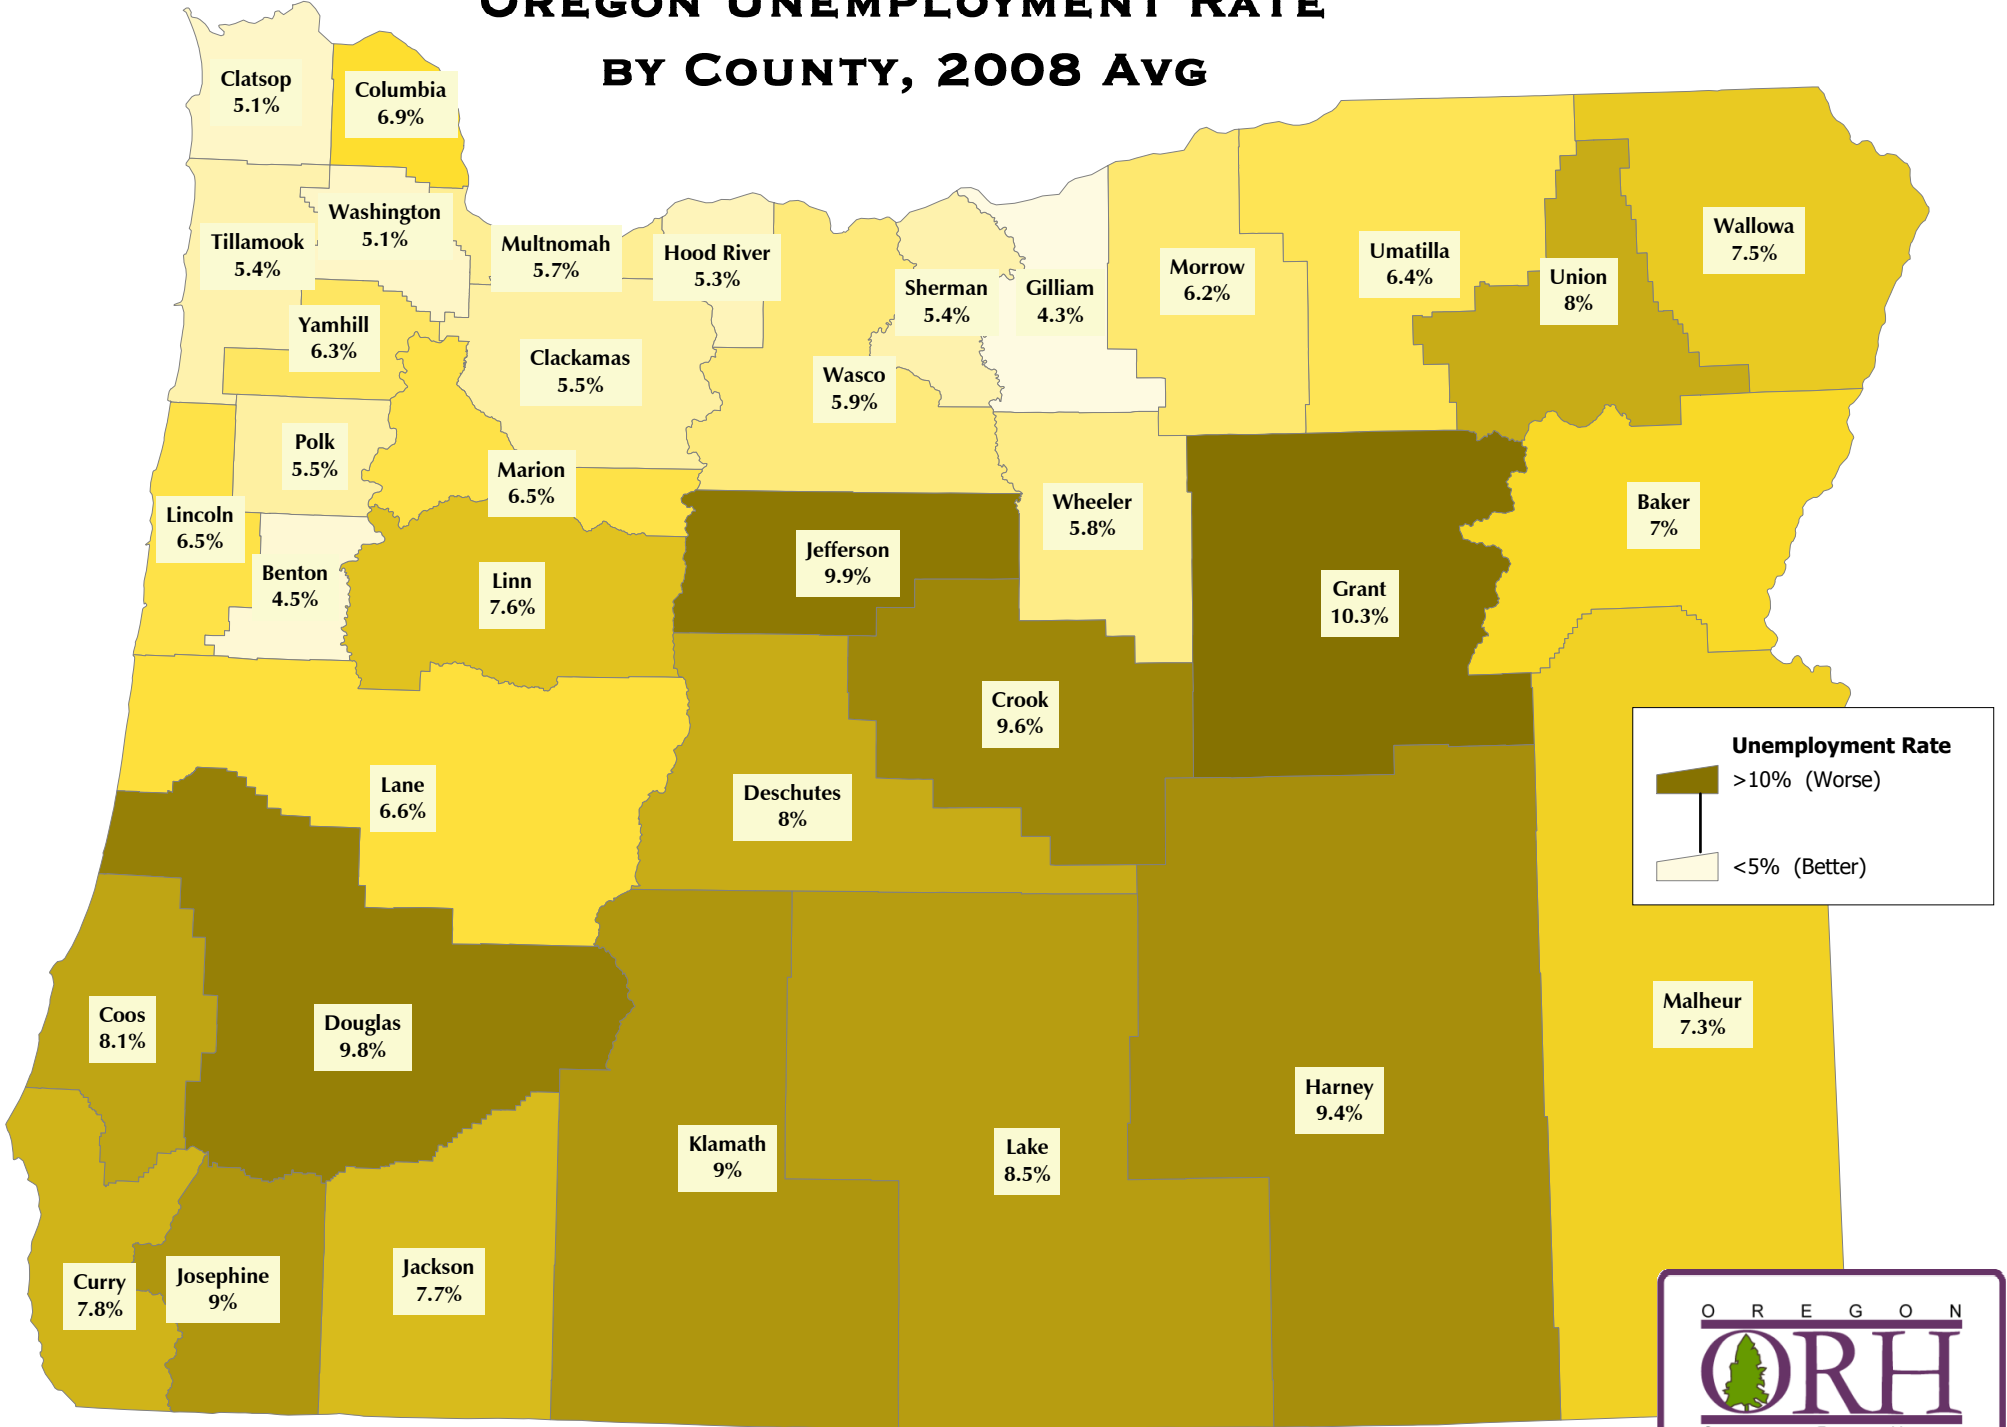

# OREGON UNEMPLOYMENT RATE BY COUNTY, 2008 AVG

**Unemployment Rate**

- >10% (Worse)
- <5% (Better)

3/19/2009