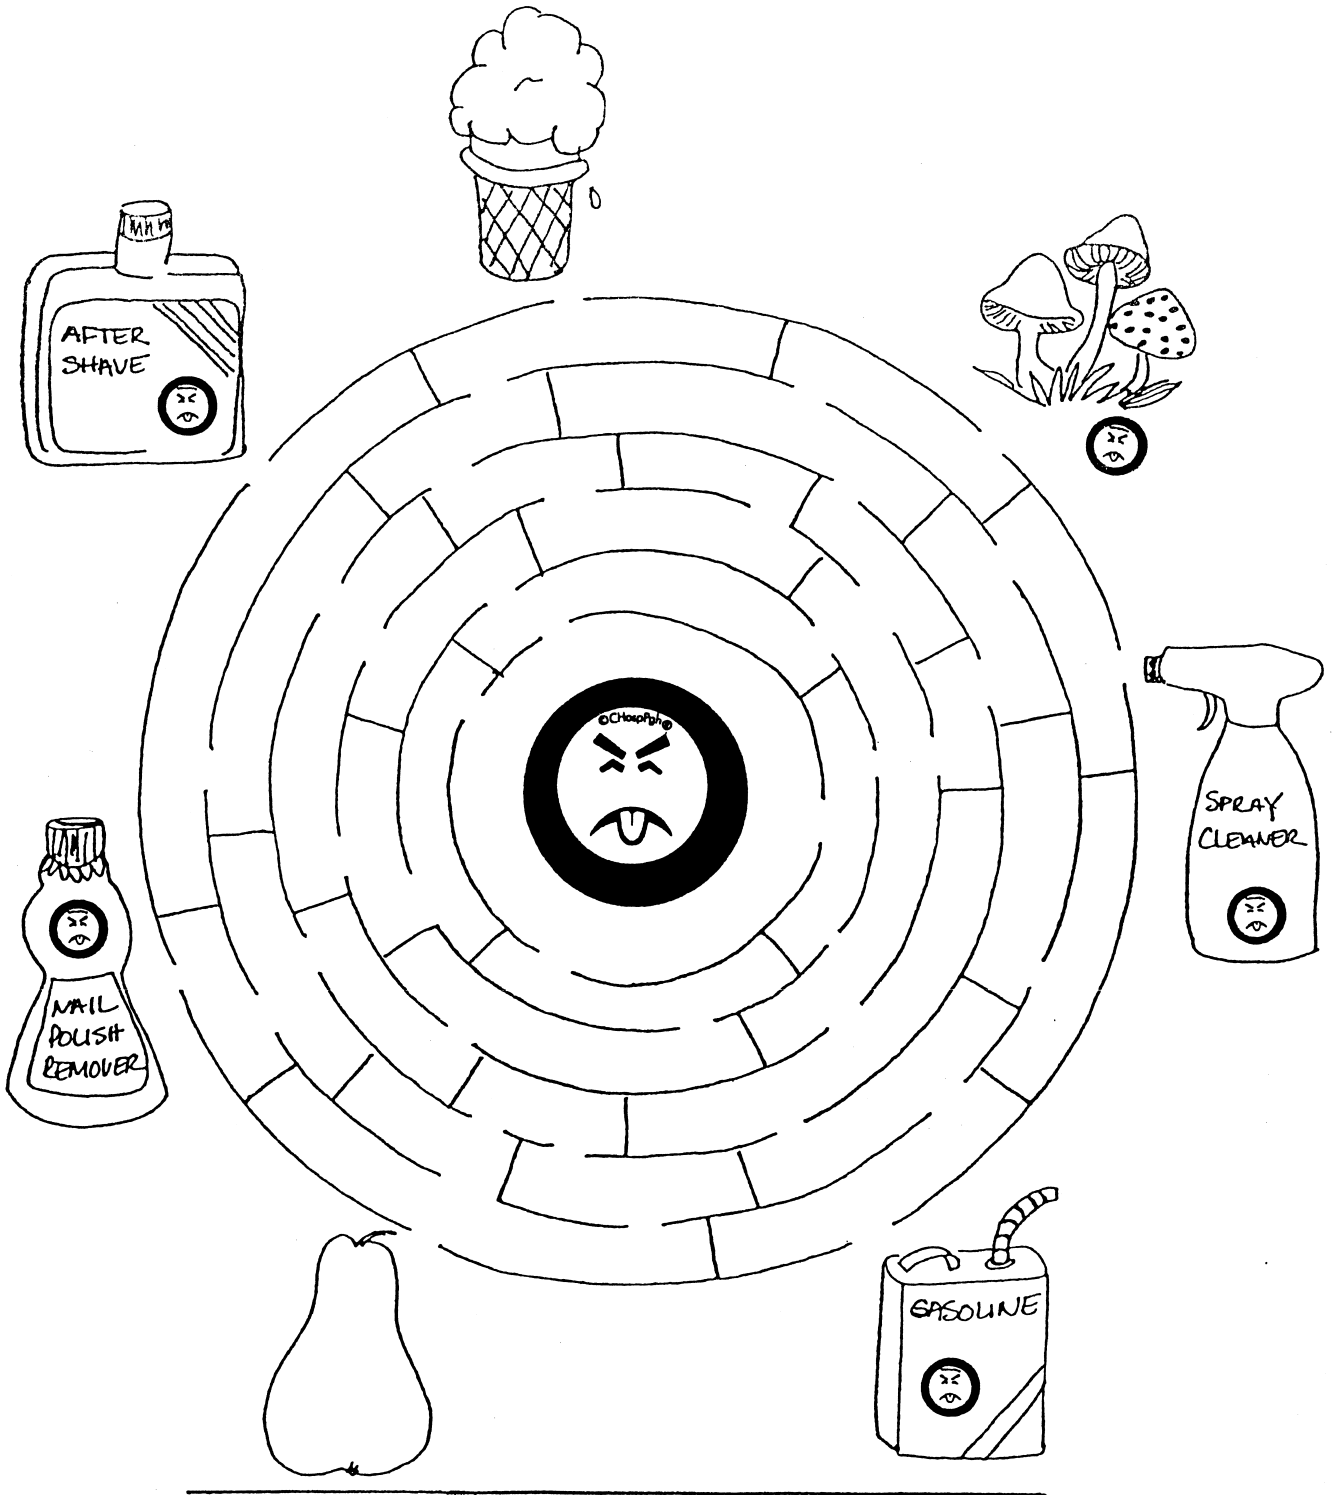

Draw a line from the poison to

Oregon Health & Science University
Oregon Poison Center
1-800-222-1222
www.oregonpoison.org

POISON
Help
1-800-222-1222