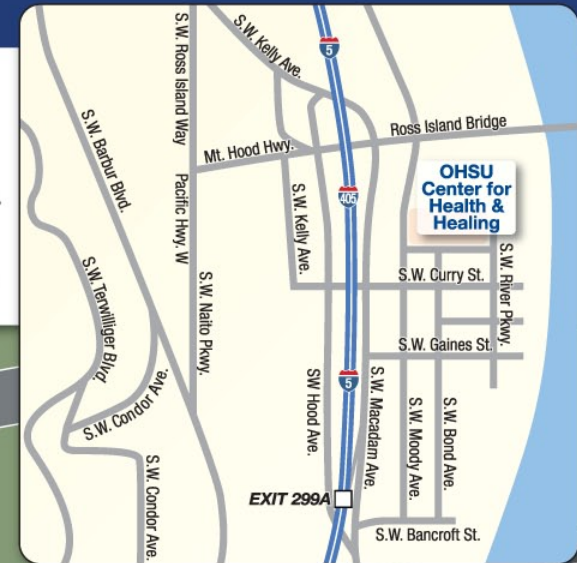

ABOUT THE OHSU CENTER FOR HEALTH & HEALING

The OHSU Center for Health & Healing is located in Portland's South Waterfront neighborhood and at the foot of the Portland Aerial Tram. The main lobby includes the Casey Optical Studio, a pharmacy, the March Wellness spa and fitness center, parking elevators, elevators to access floors 1-16, the Daily Café and coffee stand. An information desk is available directly across from the parking elevators.

Portland's streetcar conveniently stops at the corner of S.W. Moody and S.W. Gibbs, which is across the street and just north of the OHSU Center

for Health & Healing. The streetcar accommodates bikes and wheelchairs. Schedules and fare information are available online at www.portlandstreetcar.org.

PARKING

Parking is available underneath the OHSU Center for Health & Healing. The entrance to the garage is on S.W. Whitaker, directly across the street from the center. Parking is free for patients. Once you park your car, take the parking elevators up to the main lobby and transfer to the building elevators to reach floors 1 through 16.

For more information and directions to the campus, please visit www.ohsuhealth.com/maps or call 503.494.8311.

As the only academic medical center in the state, Oregon Health & Science University has an extraordinary range of doctors, scientists, nurses, technicians and others who work together for the benefit of every patient, every day. OHSU is dedicated to providing personalized patient care, combined with the latest treatments and therapies, to deliver a quality of healthcare not available anywhere else in Oregon. The knowledge of all for the care of one.

We welcome you to visit our 100-acre Marquam Hill campus located in southwest Portland, overlooking downtown Portland.