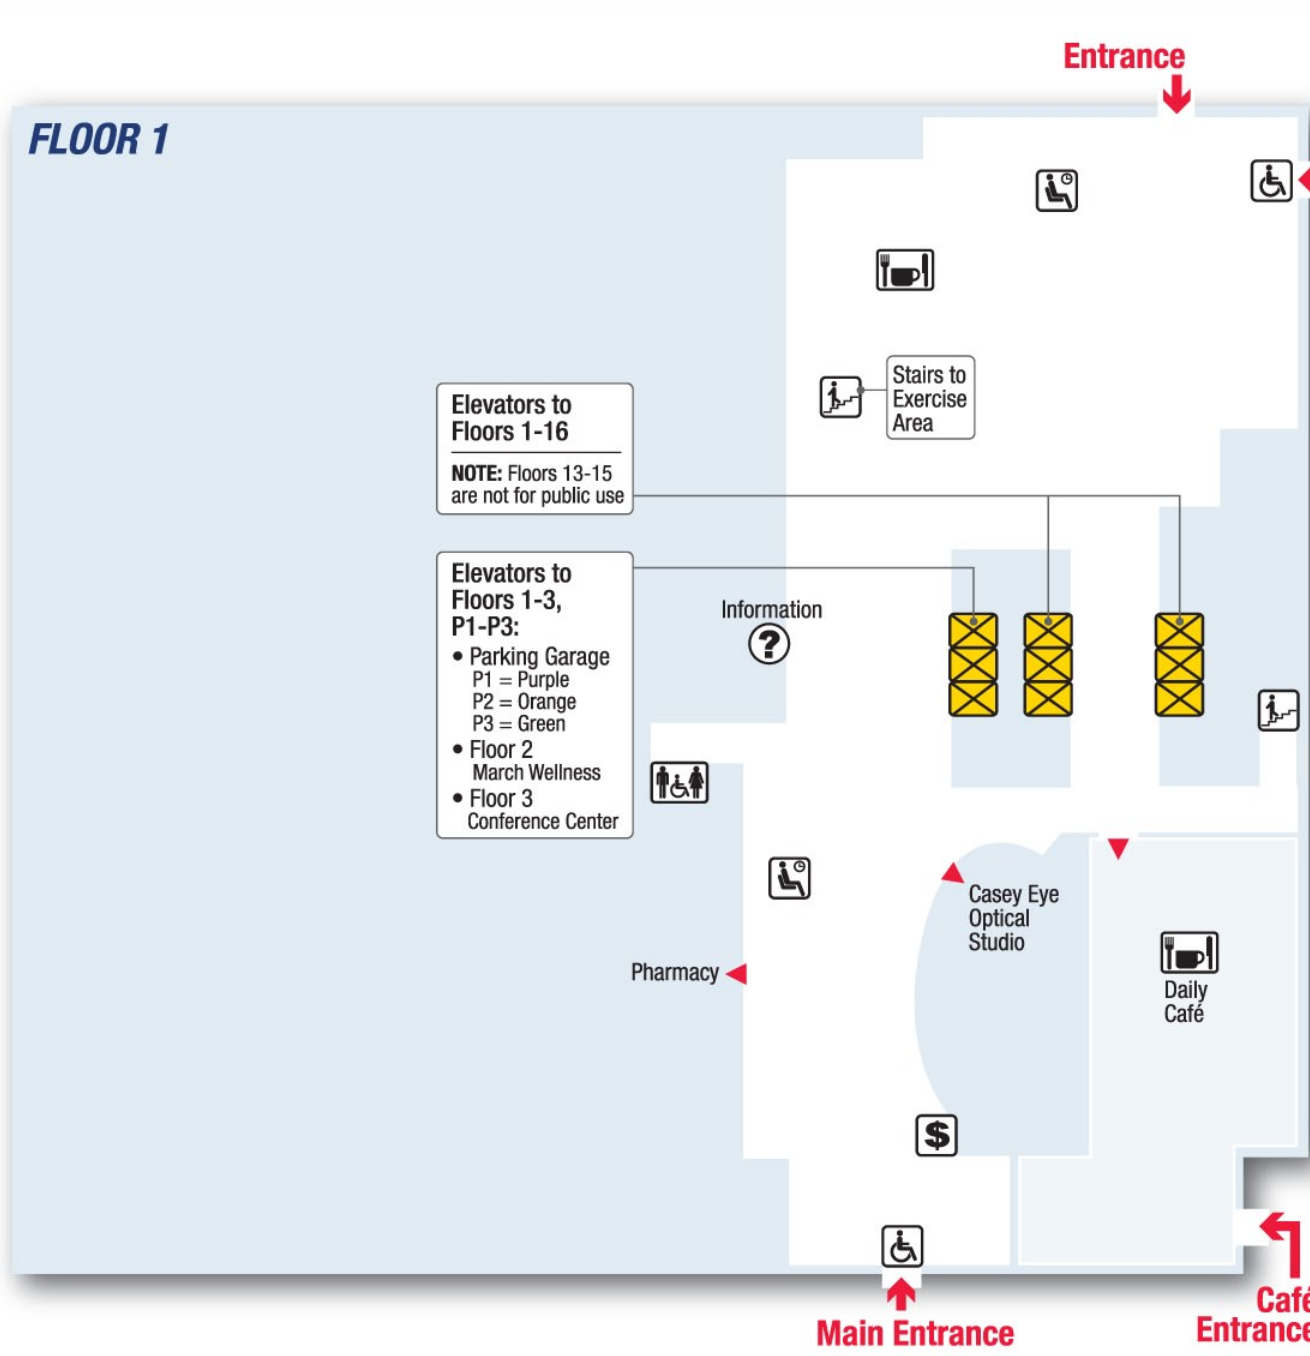

ABOUT THE OHSU CENTER FOR HEALTH & HEALING

The OHSU Center for Health & Healing is located in Portland's South Waterfront neighborhood and at the foot of the Portland Aerial Tram. The main lobby includes the Casey Optical Studio, a pharmacy, the March Wellness spa and fitness center, parking elevators, elevators to access floors 1-16, the Daily Café and coffee stand. An information desk is available directly across from the parking elevators.

PARKING

Parking is available underneath the OHSU Center for Health & Healing. The entrance to the garage is on S.W. Whitaker, directly across the street from the center. Parking is free for patients. Once you park your car, take the parking elevators up to the main lobby and transfer to the building elevators to reach floors 1 through 16.

We welcome you to visit our 100-acre Marquam Hill campus located in southwest Portland, overlooking downtown Portland.

 TriMet Lift Service Stop

FLOOR 1

Elevators to Floors 1-16
NOTE: Floors 13-15 are not for public use

Elevators to Floors 1-3, P1-P3:

- Parking Garage
 - P1 = Purple
 - P2 = Orange
 - P3 = Green
- Floor 2
 - March Wellness
- Floor 3
 - Conference Center

 To Portland Aerial Tram

 Portland Streetcar Stop

Legend	
Information	
Entrance	
Elevators	
Stairs	
Accessible Entrance	
Coffee/Dining	
Accessible Restroom	
Waiting Area	
Telephone	
ATM	
Parking	
TriMet	