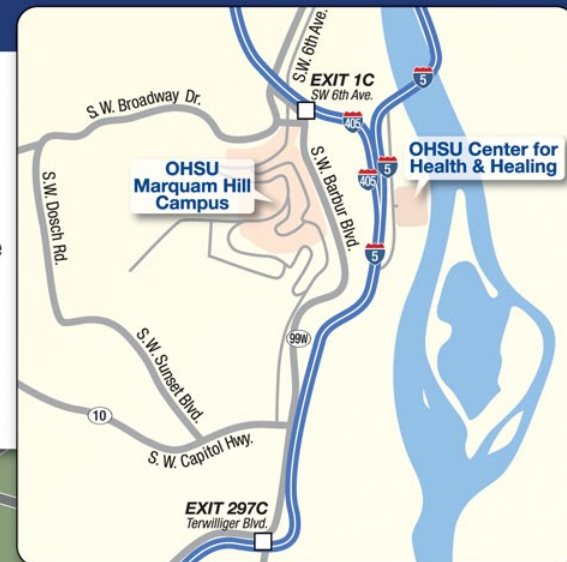

From the 9th floor of Kohler Pavilion, you can access the Portland Aerial Tram and the 9th floor of OHSU Hospital. From the 9th floor of OHSU Hospital, you can proceed to the Hatfield Research Center and the Marquam Plaza Cafe as well as skybridges to the VA Medical Center and OHSU Doernbecher Children's Hospital.

DIRECTIONS TO KOHLER PAVILION

As you drive up to Marquam Hill on S.W. Sam Jackson Park Road, turn left onto S.W. Campus Drive. Kohler Pavilion is the first building on your right. The main entrance is located on Kohler Pavilion circle and the entrance to the Kohler Pavilion parking garage is on the right.

PARKING

Parking is available underneath Kohler Pavilion. The entrance to the Kohler Pavilion parking garage is across the circle from the main entrance to Kohler Pavilion. Free valet parking is also available at the entrance of the building, and for friends and family who are visiting patients who are in the facility. Valet parking is available during regular patient visiting hours.

After parking, take the parking elevators to your destination floor (4-9). For floors 10-14, exit the elevator on the 9th floor and proceed to the elevators near the entrance to the Portland Aerial Tram and across from the information desk on the 9th floor of Kohler Pavilion.

For more information and directions to the campus, please visit www.ohsuhealth.com/maps or call 503.494.8311.

As the only academic medical center in the state, Oregon Health & Science University has an extraordinary range of doctors, scientists, nurses, technicians and others who work together for the benefit of every patient, every day. OHSU is dedicated to providing personalized patient care, combined with the latest treatments and therapies, to deliver a quality of healthcare not available anywhere else in Oregon. The knowledge of all for the care of one.

We welcome you to visit our 100-acre Marquam Hill campus located in southwest Portland, overlooking downtown Portland.

Information ?