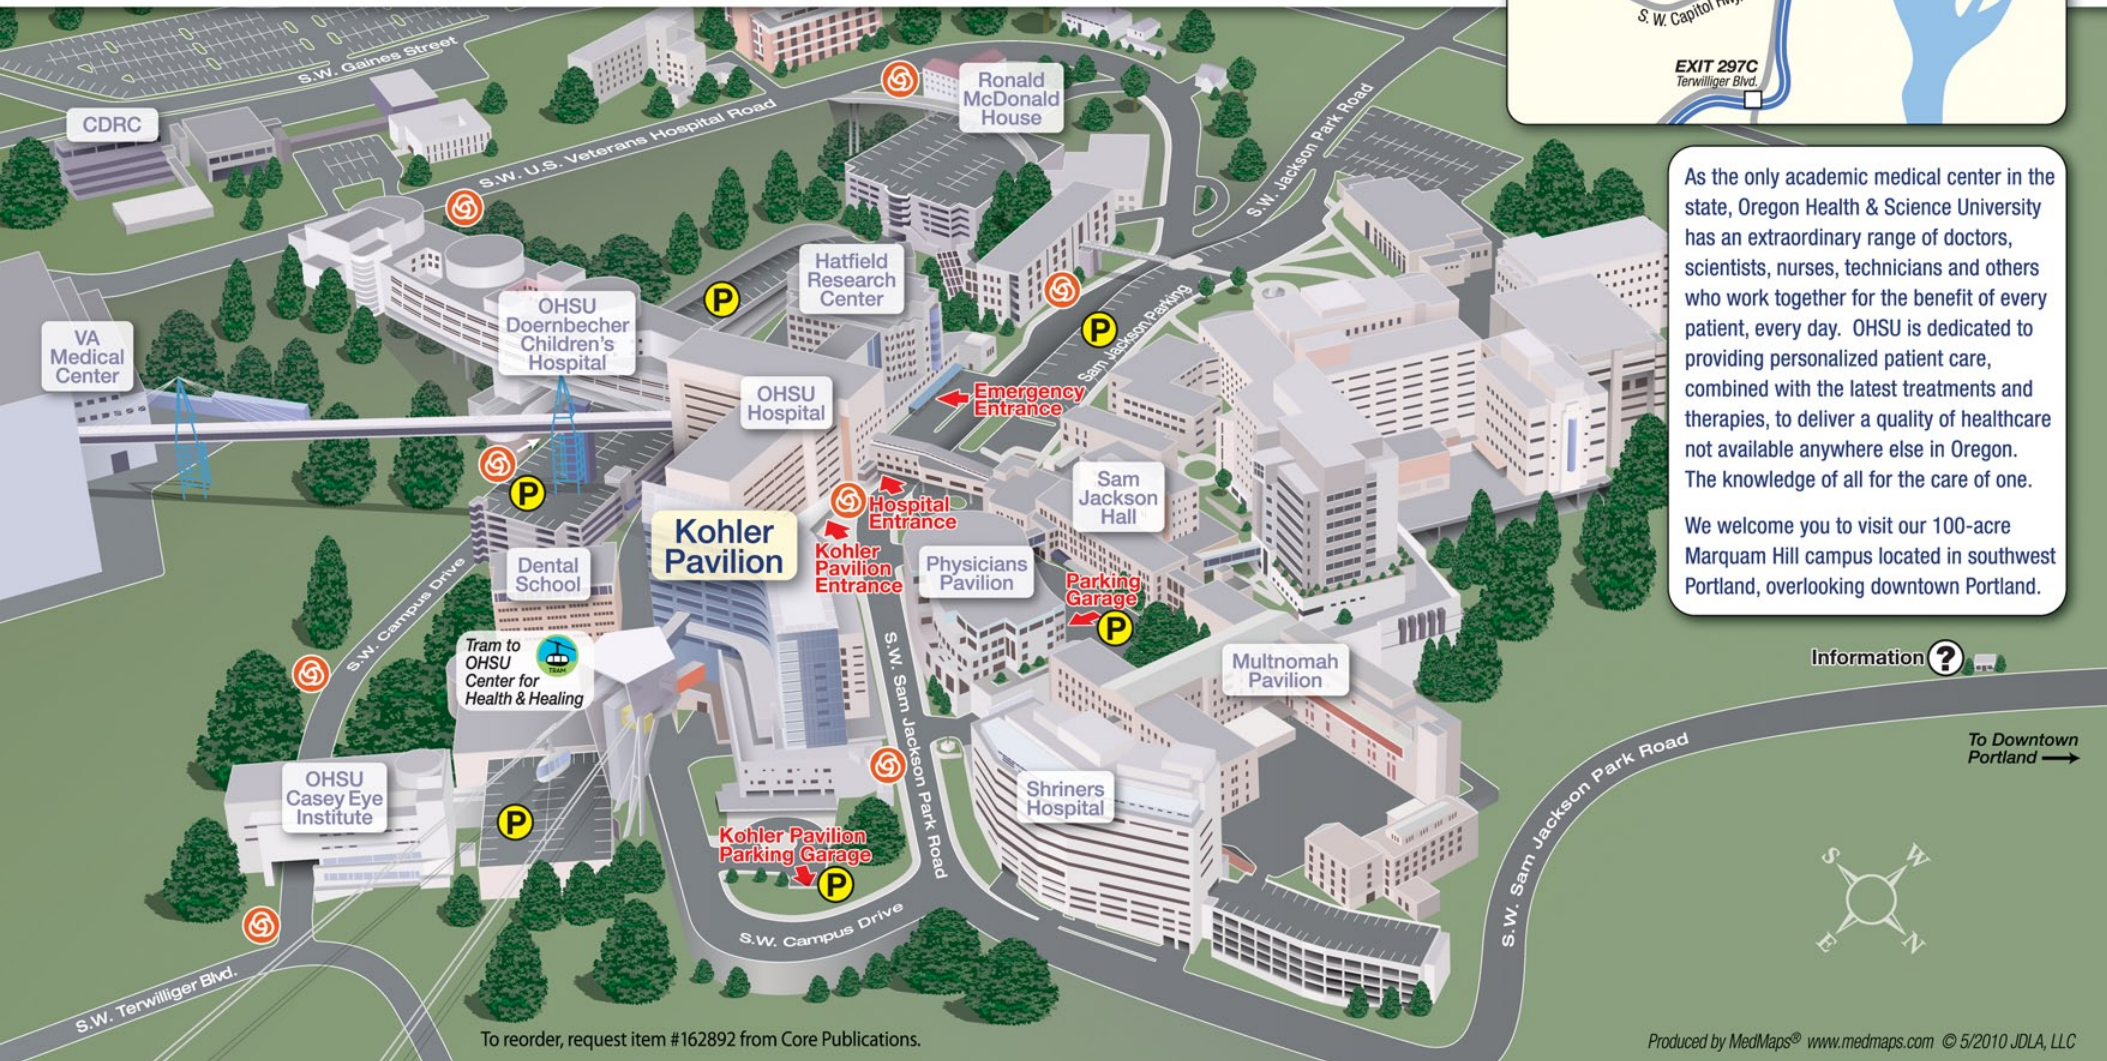

From the 9th floor of Kohler Pavilion, you can access the Portland Aerial Tram and the 9th floor of OHSU Hospital. From the 9th floor of OHSU Hospital, you can proceed to the Hatfield Research Center and the Marquam Plaza Cafe as well as skybridges to the VA Medical Center and OHSU Doernbecher Children's Hospital.

DIRECTIONS TO KOHLER PAVILION

As you drive up to Marquam Hill on S.W. Sam Jackson Park Road, turn left onto S.W. Campus Drive. Kohler Pavilion is the first building on your right. The main entrance is located on Kohler Pavilion circle and the entrance to the Kohler Pavilion parking garage is on the right.

PARKING

Parking is available underneath Kohler Pavilion. The entrance to the Kohler Pavilion parking garage is across the circle from the main entrance to Kohler Pavilion. Free valet parking is also available at the entrance of the building, and for friends and family who are visiting patients who are in the facility. Valet parking is available during regular patient visiting hours.

After parking, take the parking elevators to your destination floor (4-9). For floors 10-14, exit the elevator on the 9th floor and proceed to the elevators near the entrance to the Portland Aerial Tram and across from the information desk on the 9th floor of Kohler Pavilion.

For more information and directions to the campus, please visit www.ohsuhealth.com/maps or call 503.494.8311.

As the only academic medical center in the state, Oregon Health & Science University has an extraordinary range of doctors, scientists, nurses, technicians and others who work together for the benefit of every patient, every day. OHSU is dedicated to providing personalized patient care, combined with the latest treatments and therapies, to deliver a quality of healthcare not available anywhere else in Oregon. The knowledge of all for the care of one.

We welcome you to visit our 100-acre Marquam Hill campus located in southwest Portland, overlooking downtown Portland.

Information ?