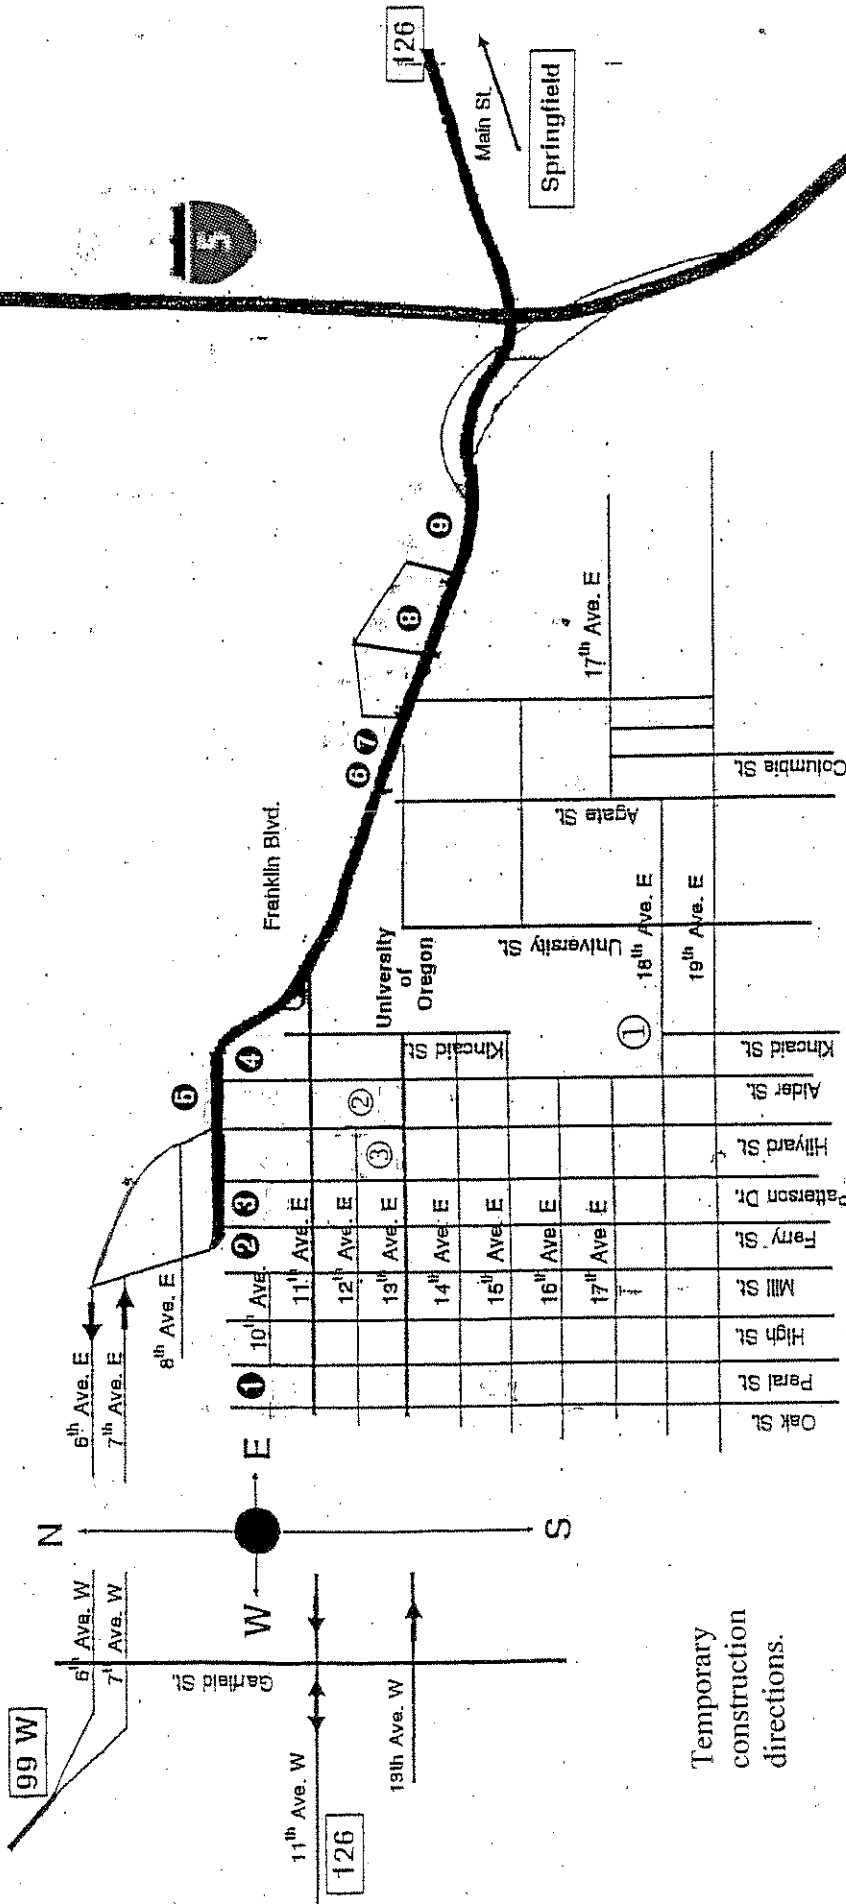

Exit 194B

Temporary construction directions.

SOUTHBOUND: Take exit #194B west Off I-5, go 1 mile, take first exit. Take left fork, over overpass and over green metal bridge, towards U of O. Will merge onto E. Broadway/Franklin Blvd. Stay in right Lane. Go ¼ mile, turn right on Patterson St., turn left on 17th Ave., go straight across Alder St. onto U of O Campus.

NORTHBOUND: Take exit 191 off I-5, Turn right onto Glenwood blvd, go ½ mile, Turn left onto Franklin Blvd., and get into left lane. Go 1 ½ miles. Turn left onto 11th Ave. Go ¼ mile, turn left on Patterson St. Turn left on 17th Ave., go straight across Alder St onto U of O campus.

Exit 191

EASTBOUND ON HIWAY 126: Stay on 126 as it becomes W. 11th Ave. turn right onto Garfield Blvd. go 2 blocks and turn left onto W. 13th Ave. Follow W. 13th past Willamette St as it becomes E. 13th to Patterson St. Turn right on Patterson St. go to 17th Ave. Turn left on 17th Ave. for one block, go straight across Alder St onto U of O campus.