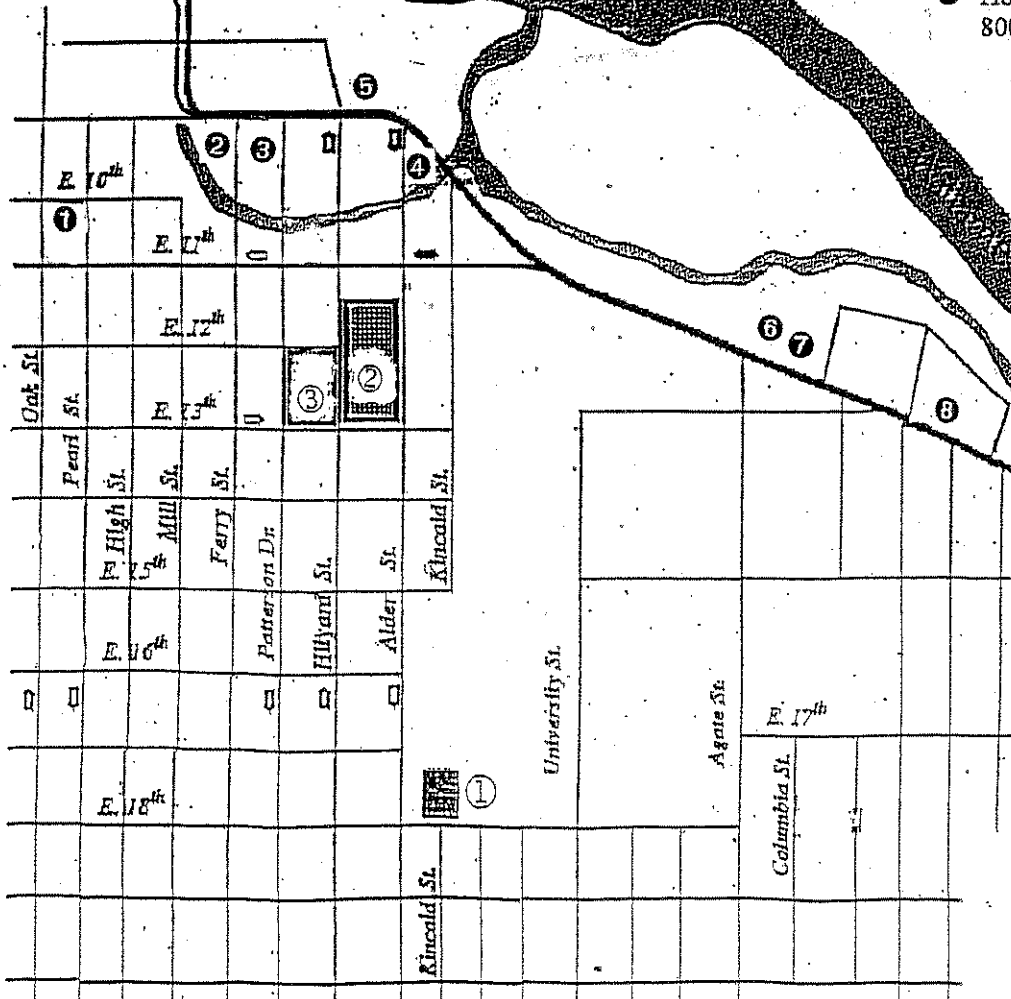

Exit 194B

Temporary construction directions.

SOUTHBOUND: Take exit #194B west Off I-5, go 1 mile, take first exit. Take left fork, over overpass and over green metal bridge, towards U of O. Will merge onto E. Broadway/Franklin Blvd. Stay in right Lane. Go ¼ mile, turn right on Patterson St., turn left on 17th Ave., go straight across Alder St. onto U of O Campus.

NORTHBOUND: Take exit 191 off I-5, Turn right onto Glenwood blvd, go ½ mile, Turn left onto Franklin Blvd., and get into left lane. Go 1 ½ miles. Turn left onto 11th Ave. Go ¼ mile, turn left on Patterson St. Turn left on 17th Ave., go straight across Alder St onto U of O campus.

Exit 191

EASTBOUND ON HIWAY 126: Stay on 126 as it becomes W. 11th Ave. turn right onto Garfield Blvd. go 2 blocks and turn left onto W. 13th Ave. Follow W. 13th past Willamette St as it becomes E. 13th to Patterson St. Turn right on Patterson St. go to 17th Ave. Turn left on 17th Ave. for one block, go straight across Alder St onto U of O campus.

SOUTHBOUND ON HIWAY 99: Stay on 99 as it becomes 7th Ave. Get in right lane. 7th will veer to the right and become E. Broadway/Franklin Blvd. Stay in right lane. Go 1/4 mile, turn right on Patterson Street, go to 17th Ave. Turn left on 17th Ave. for one block, go straight across Alder St onto U of O campus.