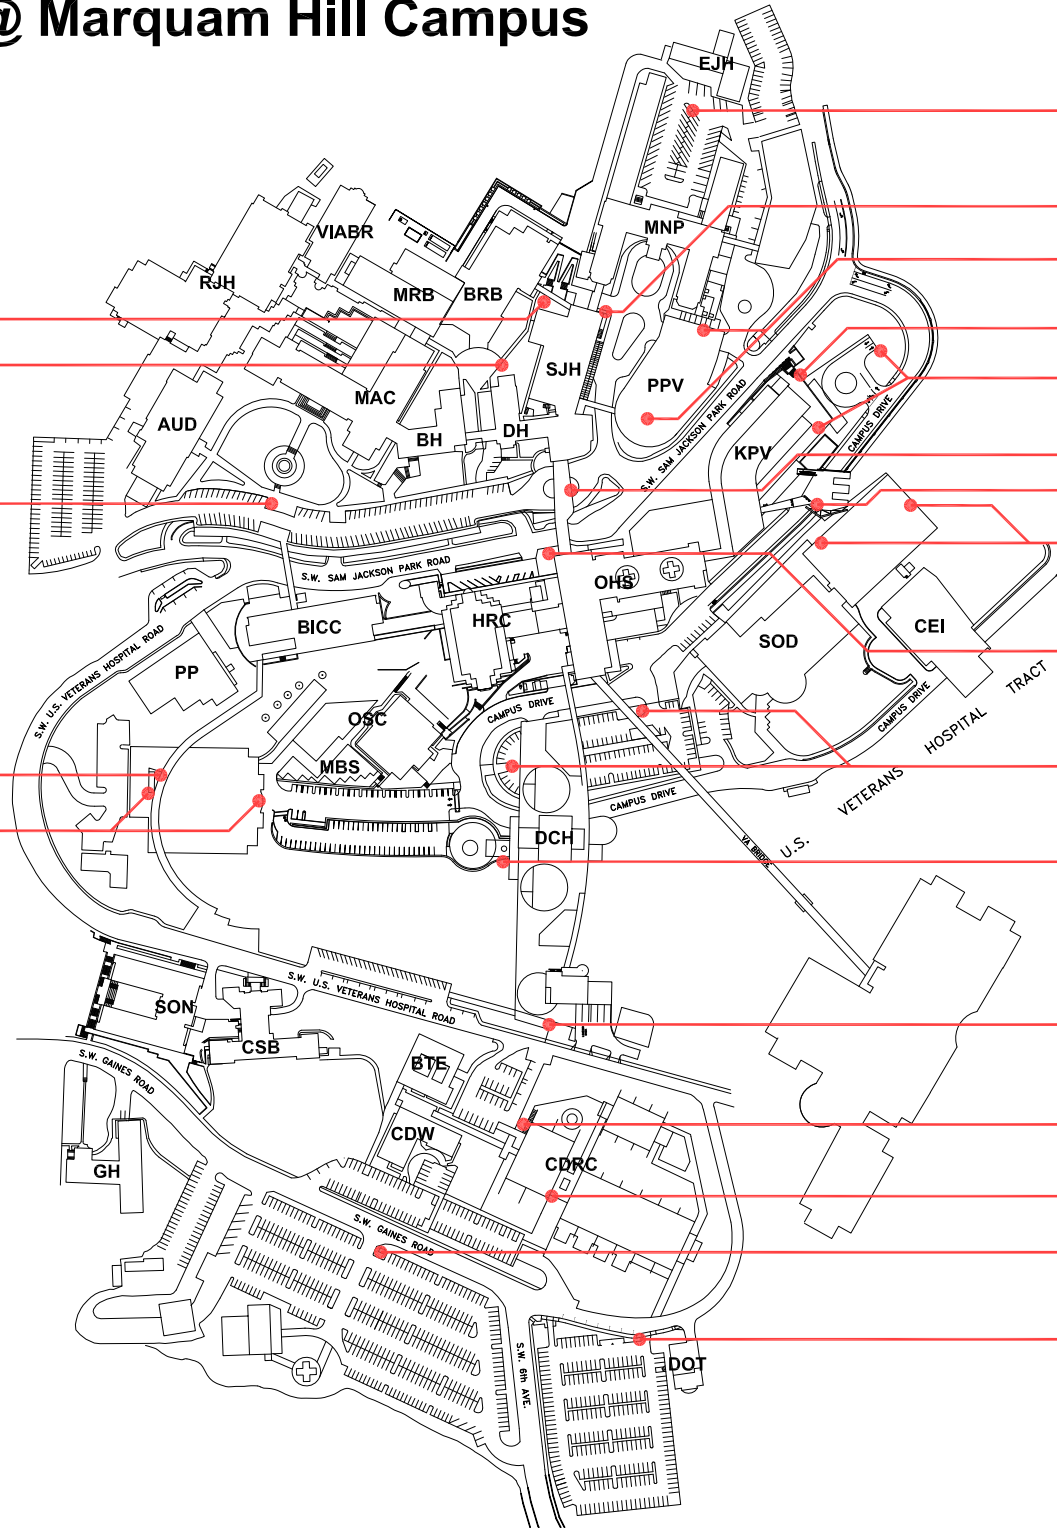

Emergency Phones @ Marquam Hill Campus

Emergency Phone Types*

BRB - Side Entrance
BRB - Courtyard

PS1 - Sam Jackson Garage Level 4

Pedestrian Bridge

PS5 - Canyon Garage Two each level

PS3 - Emma Jones Garage One each level

SJH - Turn Around

PS4 - Physicians Pavilion Garage Two each level

KPV - Main Entrance

PS9 - KPV Garage Two each on P1 - P3 and one on P4

Drop Off/Turn Around Upper Tram Tower

PS6 - Casey Eye Garage Two each level

OHS/Trimet Bus Stop

PS2 - Campus Drive Garage Two each level

PS8 - Doernbecher Garage DCH Entrance

DCH - 10th Floor

Lot 91 - Building 28 Lot Near CDRC ramp

CDRC - 1st Floor Main Entrance

Lot 93 - Gaines East Lot Gaines Road

Lot 95 - Dotter Lot Gaines Road

*These are examples of some of the Emergency Phones found on Campus, actual phone types may vary depending on location.