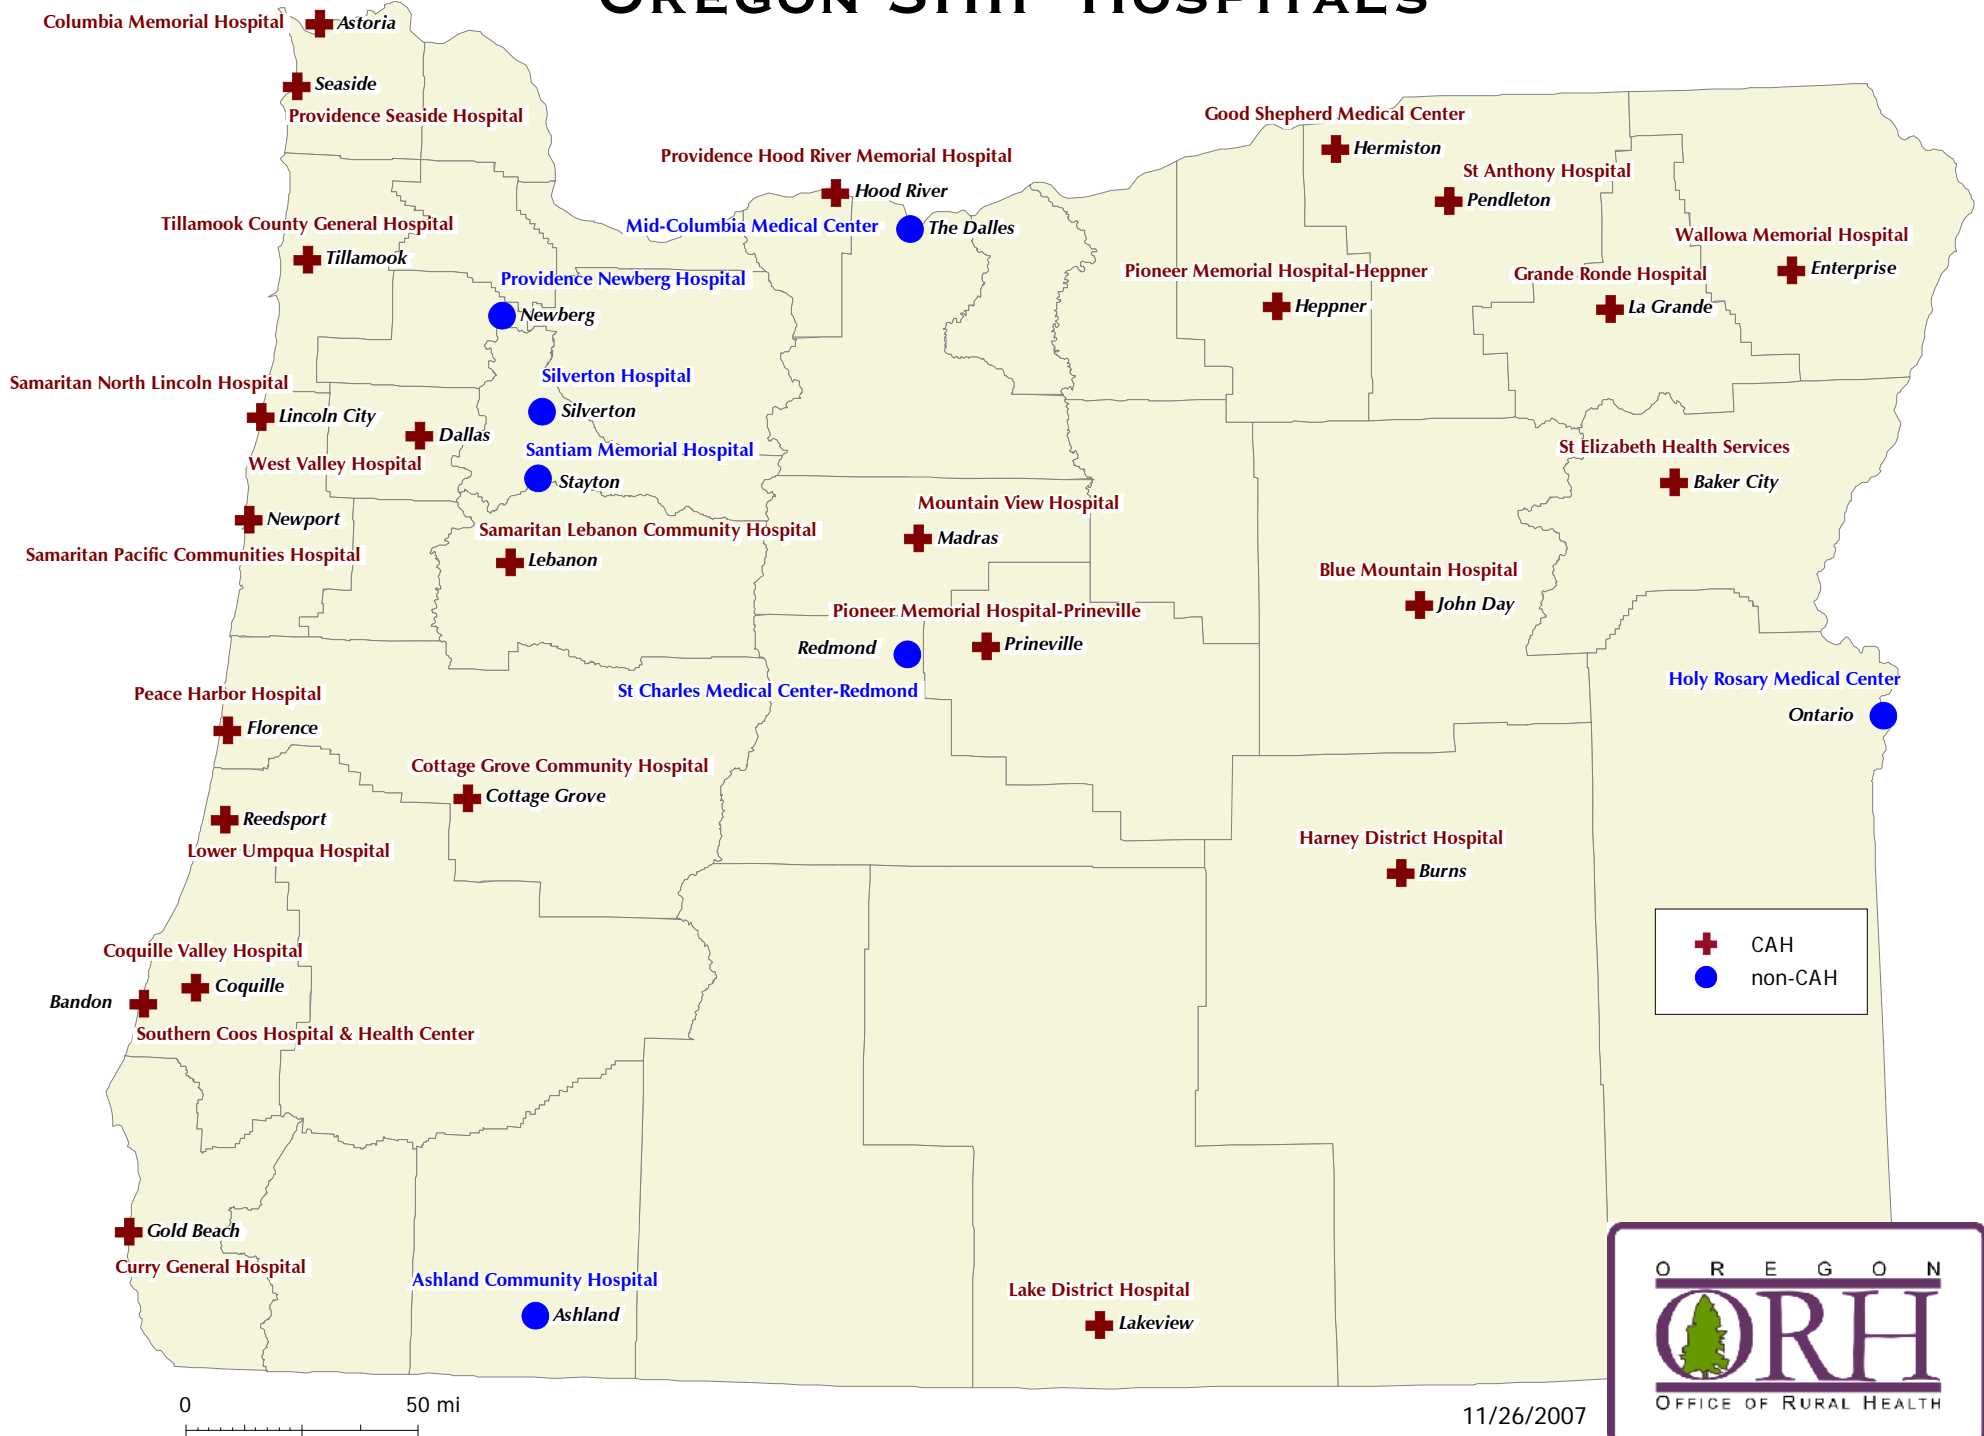

OREGON SHIP HOSPITALS

0 50 mi

11/26/2007