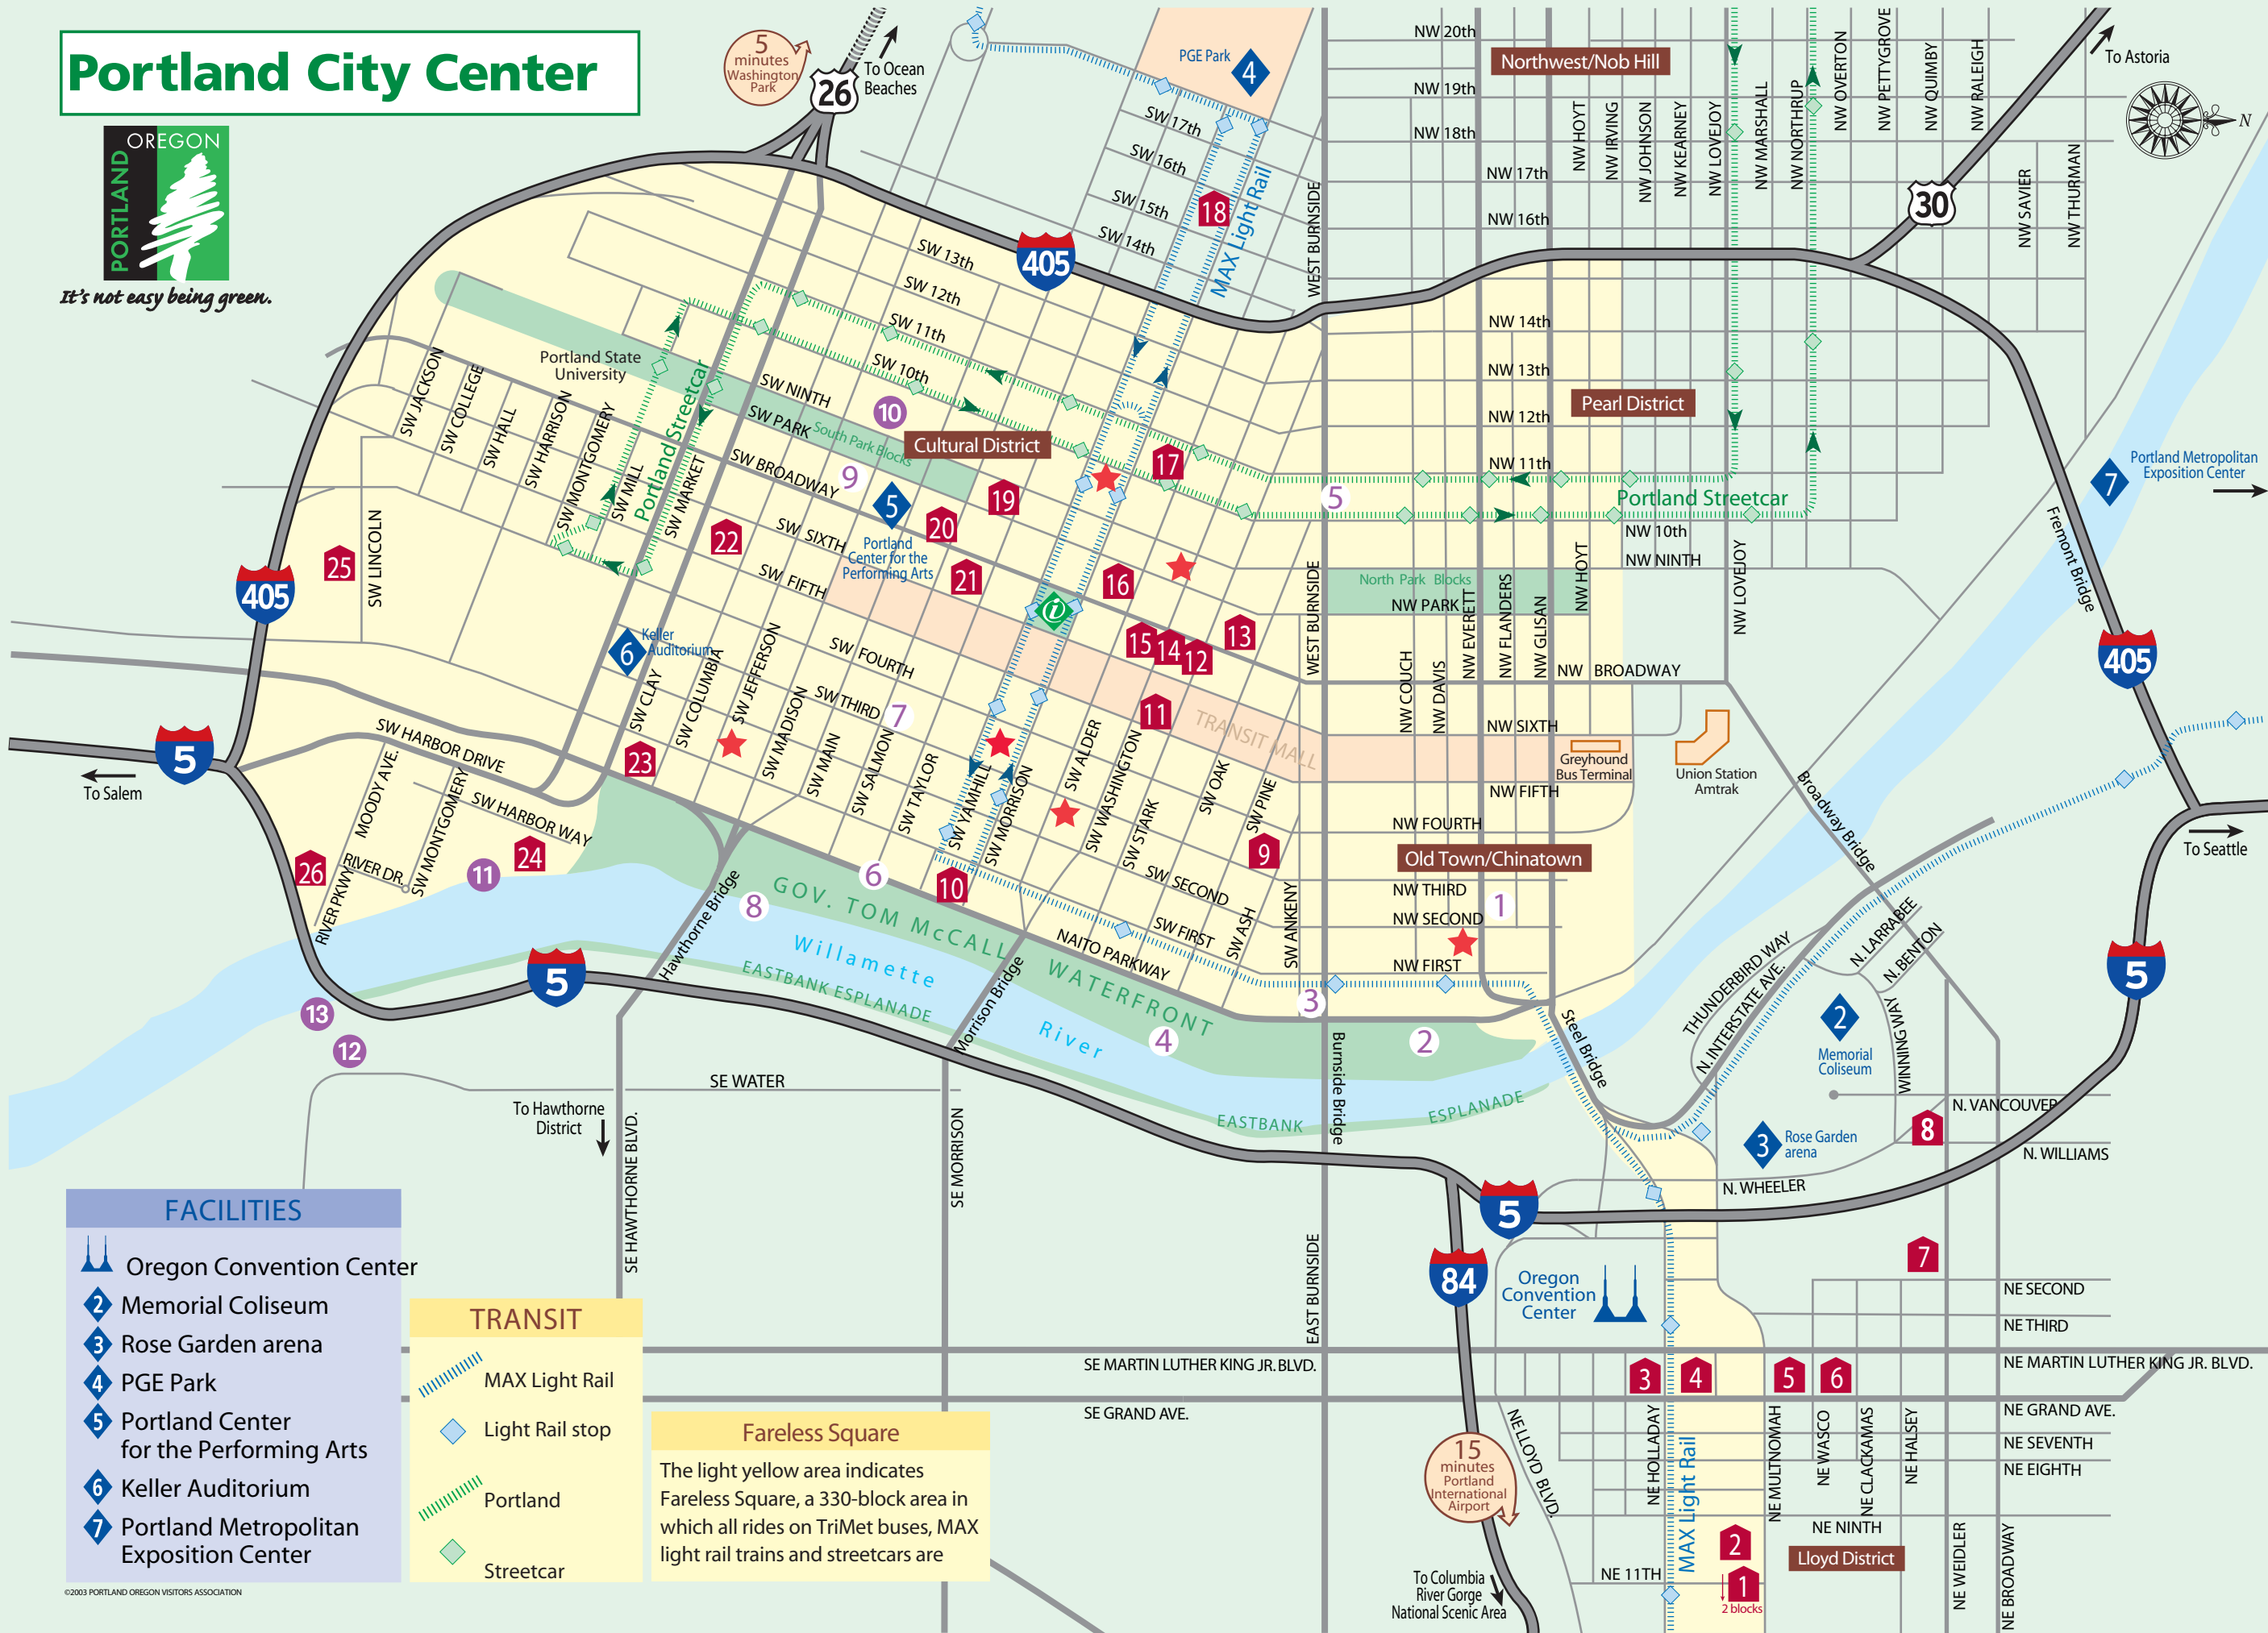

Portland City Center

It's not easy being green.

- ### HOTELS
- #### Downtown and Lloyd Center
- Residence Inn by Marriott – Lloyd Center
 - Doubletree Hotel Portland – Lloyd Center
 - Inn at the Convention Center
 - Red Lion Hotel Portland – Convention Center
 - La Quinta Inn – Convention Center
 - Courtyard by Marriott Lloyd Center
 - Holiday Inn – Portland/Downtown
 - Ramada Inn Rose Quarter
 - Embassy Suites – Downtown
 - Four Points by Sheraton Portland Downtown
 - 5th Avenue Suites Hotel
 - Hotel Lucia
 - The Benson Hotel
 - Hotel Vintage Plaza
 - Portland Marriott City Center on Broadway
 - The Westin Portland
 - The Governor Hotel
 - The Mallory Hotel
 - The Paramount Hotel
 - The Heathman Hotel
 - Hilton Portland & Executive Tower
 - Days Inn City Center
 - Marriott Downtown on the Waterfront
 - RiverPlace Hotel
 - Doubletree Portland – Downtown
 - Marriott Residence Inn – Portland Downtown at RiverPlace

- ### ATTRACTIONS
- Portland Oregon Information Center, located in Pioneer Courthouse Square
 - Portland Classical Chinese Garden
 - Japanese American Historical Plaza
 - Portland Saturday Market
 - Oregon Maritime Center & Museum
 - Powell's City of Books
 - Mill Ends Park
 - Oregon Sports Hall of Fame
 - Portland Spirit
 - Oregon Historical Society
 - Portland Art Museum
 - RiverPlace Marina
 - Oregon Museum of Science & Industry (OMSI)
 - Willamette Jetboat Excursions

- ### FACILITIES
- Oregon Convention Center
 - Memorial Coliseum
 - Rose Garden arena
 - PGE Park
 - Portland Center for the Performing Arts
 - Keller Auditorium
 - Portland Metropolitan Exposition Center

- ### TRANSIT
- MAX Light Rail
 - Light Rail stop
 - Portland Streetcar

Fareless Square

The light yellow area indicates Fareless Square, a 330-block area in which all rides on TriMet buses, MAX light rail trains and streetcars are