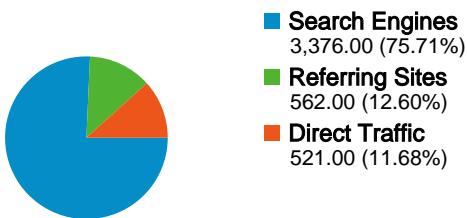

Traffic Sources Overview

Content Overview

Pages	Pageviews	% Pageviews
/ohsuedu/academic/som/radme	1,008	7.52%
/ohsuedu/academic/som/radme	1,000	7.46%
/ohsuedu/academic/som/radme	707	5.28%
/ohsuedu/academic/som/radme	575	4.29%
/ohsuedu/academic/som/radme	307	2.29%