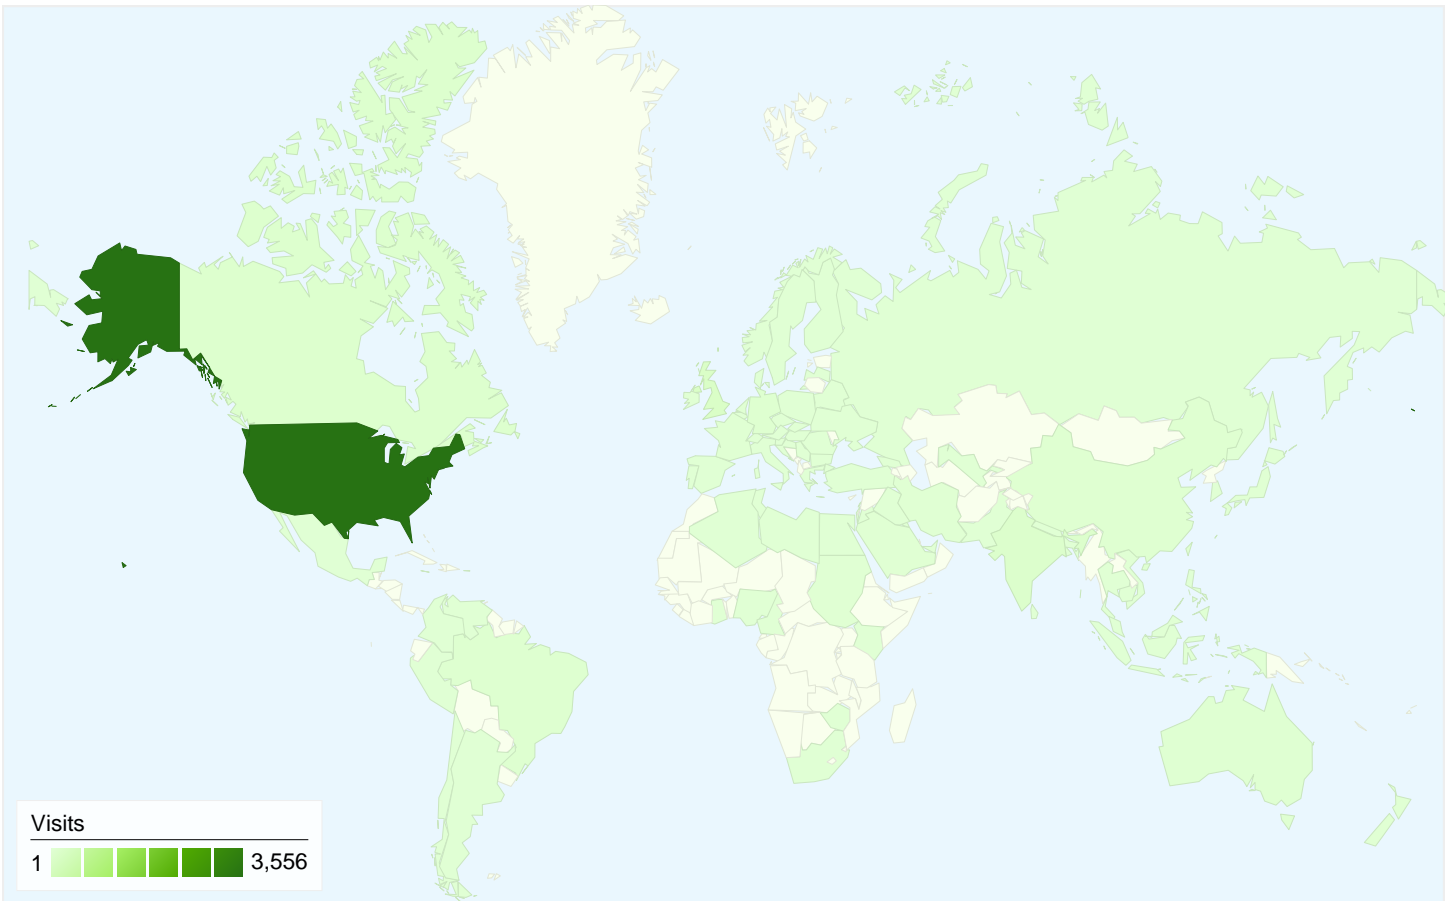

2,892 people visited this site

 **4,459** Visits

 **2,892** Absolute Unique Visitors

 **13,402** Pageviews

 **3.01** Average Pageviews

 **00:02:19** Time on Site

 **59.77%** Bounce Rate

 **56.47%** New Visits

Technical Profile

Browser	Visits	% visits
Internet Explorer	1,553	34.83%
Firefox	1,192	26.73%
Chrome	985	22.09%
Safari	611	13.70%
Android Browser	46	1.03%

All traffic sources sent a total of 4,459 visits

4,459 visits came from 83 countries/territories

Site Usage

Country/Territory	Visits	Pages/Visit	Avg. Time on Site	% New Visits	Bounce Rate
United States	3,556	3.24	00:02:27	52.92%	58.21%
United Kingdom	138	1.87	00:01:28	80.43%	68.12%
India	93	2.06	00:01:22	50.54%	66.67%
Canada	64	2.33	00:01:42	89.06%	53.12%
Taiwan	53	2.19	00:01:31	26.42%	77.36%
Germany	49	2.14	00:01:28	83.67%	57.14%
Brazil	46	1.17	00:00:40	30.43%	86.96%
China	35	1.80	00:03:23	65.71%	71.43%
Australia	26	2.19	00:01:10	92.31%	57.69%