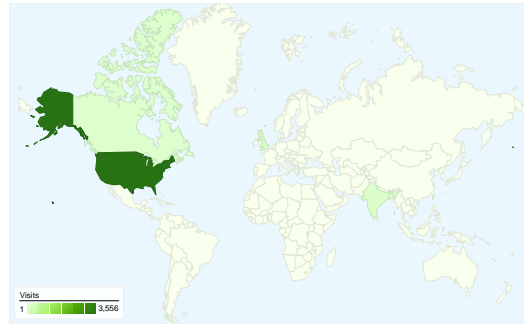

Site Usage

4,459 Visits

59.77% Bounce Rate

13,402 Pageviews

00:02:19 Avg. Time on Site

3.01 Pages/Visit

56.47% % New Visits

Visitors Overview

Visitors
2,892

Map Overlay

Traffic Sources Overview

Content Overview

Pages	Pageviews	% Pageviews
/ohsuedu/academic/som/radme	1,008	7.52%
/ohsuedu/academic/som/radme	1,000	7.46%
/ohsuedu/academic/som/radme	707	5.28%
/ohsuedu/academic/som/radme	575	4.29%
/ohsuedu/academic/som/radme	307	2.29%

2,892 people visited this site

 **4,459** Visits

 **2,892** Absolute Unique Visitors

 **13,402** Pageviews

 **3.01** Average Pageviews

 **00:02:19** Time on Site

 **59.77%** Bounce Rate

 **56.47%** New Visits

4,459 visits came from 83 countries/territories

Site Usage

Country/Territory	Visits	Pages/Visit	Avg. Time on Site	% New Visits	Bounce Rate
United States	3,556	3.24	00:02:27	52.92%	58.21%
United Kingdom	138	1.87	00:01:28	80.43%	68.12%
India	93	2.06	00:01:22	50.54%	66.67%
Canada	64	2.33	00:01:42	89.06%	53.12%
Taiwan	53	2.19	00:01:31	26.42%	77.36%
Germany	49	2.14	00:01:28	83.67%	57.14%
Brazil	46	1.17	00:00:40	30.43%	86.96%
China	35	1.80	00:03:23	65.71%	71.43%
Australia	26	2.19	00:01:10	92.31%	57.69%